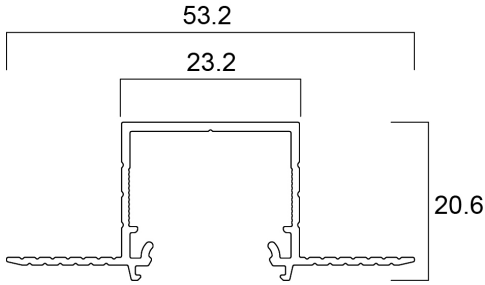

Profile recess trimless 20 2m SET 0021569

Technical drawings

Data table

GENERAL DATA

Product name	Profile recess trimless 20 2m SET
Technology	Accessory
Housing	Aluminium
General application	Hospitality, Retail
ETIM Class	EC002557
Warranty	3 years

ELECTRICAL DATA

Control gear required	No

PHYSICAL DATA

Housing colour	Silver
Nominal Product Length (mm)	2000
Nominal Product Width (mm)	53.2
Nominal Product Height (mm)	20.6