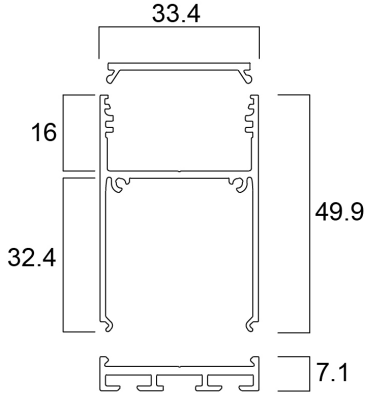

Technical drawings

Data table

GENERAL DATA

Product name	Profile H 30 (33x50) 2m SET BB
Technology	Accessory
Housing	Aluminium
General application	Hospitality, Retail
ETIM Class	EC002557
Warranty	3 years

ELECTRICAL DATA

Control gear required	No

PHYSICAL DATA

Housing colour	Black
Nominal Product Length (mm)	2000
Nominal Product Width (mm)	33.4
Nominal Product Height (mm)	49.9