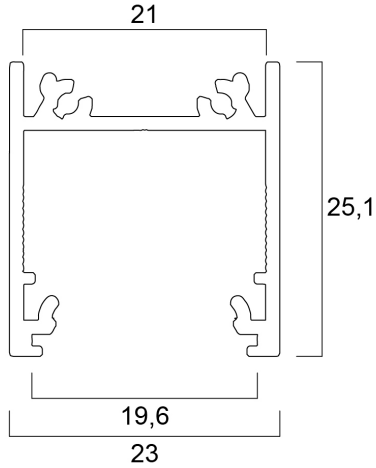

Features

- The Profile semi deep surface 20 2m SET consists of 2m anodised profile , F click diffuser, 2 end caps and 4 holders

Product Overview

Product name	Profile semi deep surface 20 (23x25) 2m SET
Technology	Accessory
Housing	Aluminium
General application	Hospitality, Retail
ETIM Class	EC002557
E-number FI	4278445
Housing colour	Silver
Product EAN number	5410288215686
Warranty	3 years

Profile semi deep surface 20 (23x25) 2m SET 0021568

Technical drawings

Data table

GENERAL DATA

Product name	Profile semi deep surface 20 (23x25) 2m SET
Technology	Accessory
Housing	Aluminium
General application	Hospitality, Retail
ETIM Class	EC002557
E-number FI	4278445
Warranty	3 years

ELECTRICAL DATA

Control gear required	No
-----------------------	----

PHYSICAL DATA

Housing colour	Silver
Nominal Product Length (mm)	2000
Nominal Product Width (mm)	23

Profile semi deep surface 20 (23x25) 2m SET 0021568

Nominal Product Height (mm)	25.1
Weight (kg)	0.64

PACKAGING

Single packaging type	Carton
Product EAN number	5410288215686
Packaging single length / height (cm)	200.5
Packaging single width (cm)	1.9
Packaging single depth (cm)	1.9
DUN14 (outer)	15410288215683
Units per outer package	30
Packaging outer length / height (cm)	210.0
Packaging outer width (cm)	17.0
Packaging outer depth (cm)	17.5