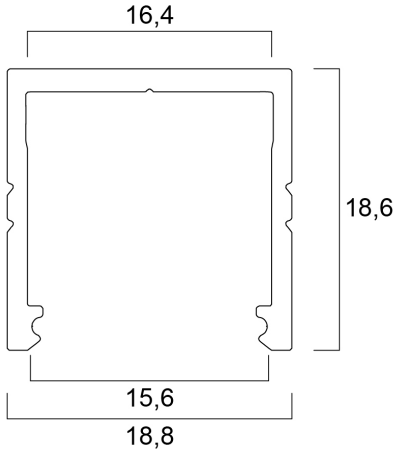

Profile Semi Deep Surface 16 B/U4 3m anodised 0022606

Technical drawings

Data table

GENERAL DATA

Product name	Profile Semi Deep Surface 16 B/U4 3m anodised
Technology	Accessory
Housing	Aluminium
General application	Retail
ETIM Class	EC002557
E-number FI	4278029
Warranty	3 years

ELECTRICAL DATA

Control gear required	No

PHYSICAL DATA

Housing colour	Silver
Nominal Product Length (mm)	3000
Nominal Product Width (mm)	18.8