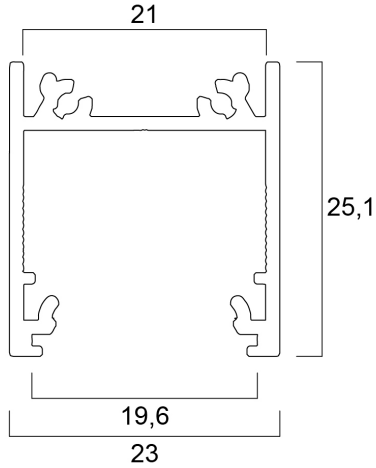

Features

- A semi deep 1000mm length anodised aluminium lighting profile that can be combined with slide (0022614) or click (0022615) opal diffusers with a maximum LED strip width of 20mm. The profile enables the cables to be hidden away and thanks to the good heat transfer capabilities it is possible to use LED sources of higher power. Additional accessories like end caps, profile holders or mounting brackets need to be ordered separately.

Profile Semi Deep Surface 20 EF/T 1m anodised 0022589

Technical drawings

Data table

GENERAL DATA

Product name	Profile Semi Deep Surface 20 EF/T 1m anodised
Technology	Accessory
Housing	Aluminium
General application	Retail
ETIM Class	EC002557
E-number FI	4278018
Warranty	3 years

ELECTRICAL DATA

Control gear required	No
-----------------------	----

PHYSICAL DATA

Housing colour	Silver
Nominal Product Length (mm)	1000
Nominal Product Width (mm)	23

Profile Semi Deep Surface 20 EF/T 1m anodised 0022589

Nominal Product Height (mm)	25.1
Weight (kg)	0.27

PACKAGING

Single packaging type	Carton
Product EAN number	5410288225890
Packaging single length / height (cm)	100.0
Packaging single width (cm)	2.0
Packaging single depth (cm)	2.0
DUN14 (outer)	05410288225890
Units per outer package	35
Packaging outer length / height (cm)	205.0
Packaging outer width (cm)	16.0
Packaging outer depth (cm)	16.0