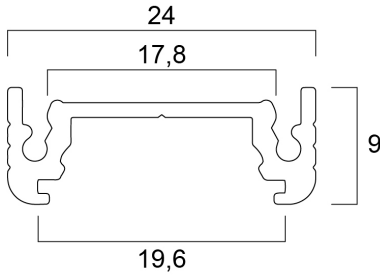

Profile shallow narrow 14 (24x9) 2m SET BW 0021588

Technical drawings

Data table

GENERAL DATA

Product name	Profile shallow narrow 14 (24x9) 2m SET BW
Technology	Accessory
Housing	Aluminium
General application	Hospitality, Retail
ETIM Class	EC002557
E-number FI	4278447
Warranty	3 years

ELECTRICAL DATA

Control gear required	No

PHYSICAL DATA

Housing colour	Black
Diffuser finish	Opal
Nominal Product Length (mm)	2000