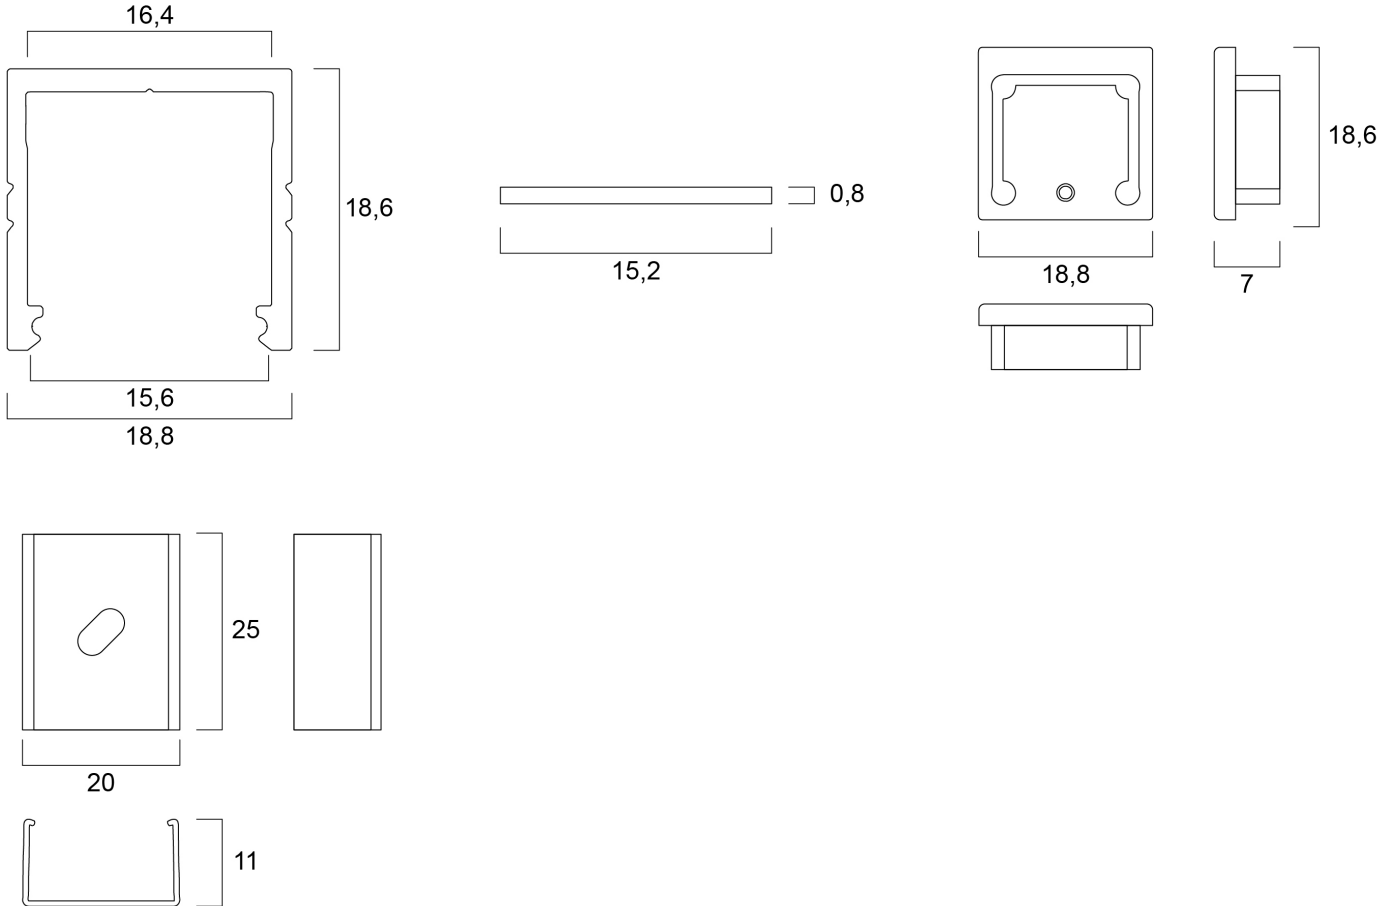

Features

- The Profile semi deep surface 16 2m SET consists of 2m anodised profile , opal diffuser , 2 end caps and 4 holders

Product Overview

Product name	Profile semi deep surface 16 (19x19) 2m SET
Technology	Accessory
Housing	Aluminium
General application	Hospitality, Retail
ETIM Class	EC002557
E-number FI	4278232
Housing colour	Silver
Product EAN number	5410288215969
Warranty	3 years

Profile semi deep surface 16 (19x19) 2m SET 0021596

Technical drawings

Data table

GENERAL DATA

Product name	Profile semi deep surface 16 (19x19) 2m SET
Technology	Accessory
Housing	Aluminium
General application	Hospitality, Retail
ETIM Class	EC002557

Profile semi deep surface 16 (19x19) 2m SET 0021596

E-number FI	4278232
Warranty	3 years

ELECTRICAL DATA

Control gear required	No
------------------------------	----

PHYSICAL DATA

Housing colour	Silver
Nominal Product Length (mm)	2000
Nominal Product Width (mm)	18.8
Nominal Product Height (mm)	18.6
Weight (kg)	0.43

PACKAGING

Single packaging type	Carton
Product EAN number	5410288215969
Packaging single length / height (cm)	200.5
Packaging single width (cm)	1.9
Packaging single depth (cm)	1.9
DUN14 (outer)	05410288215969
Units per outer package	1
Packaging outer length / height (cm)	200.5
Packaging outer width (cm)	1.9
Packaging outer depth (cm)	1.9