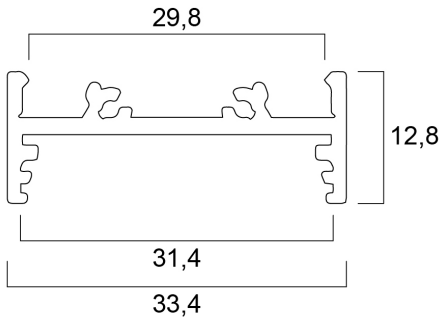

Profile Shallow Wide Surface 30 CDE-9/T 3m anodised 0022609

Technical drawings

Data table

GENERAL DATA

Product name	Profile Shallow Wide Surface 30 CDE-9/T 3m anodised
Technology	Accessory
Housing	Aluminium
General application	Retail
ETIM Class	EC002557
E-number FI	4278031
Warranty	3 years

ELECTRICAL DATA

Control gear required	No

PHYSICAL DATA

Housing colour	Silver
Nominal Product Length (mm)	3000