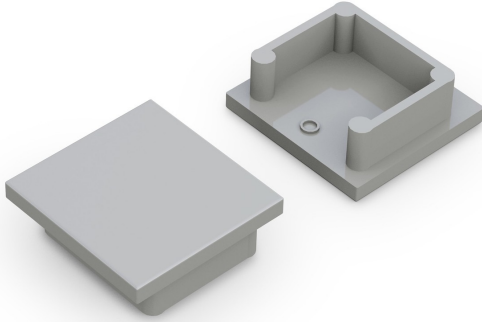

## Features

- A profile ending made of thermoplastic (ABS).  
Compatible with the following profiles: Profile Semi Deep Surface 16 B/U4 (0022588, 0022597, 0022606).  
2pcs per pack.

## Product Overview

Product name	End caps Semi deep surface 16 (x2)
Technology	Accessory
Housing	Aluminium
General application	Retail
ETIM Class	EC002557
E-number FI	4278046
Housing colour	Silver
Product EAN number	5410288226361
Warranty	3 years

## End caps Semi deep surface 16 (x2) 0022636