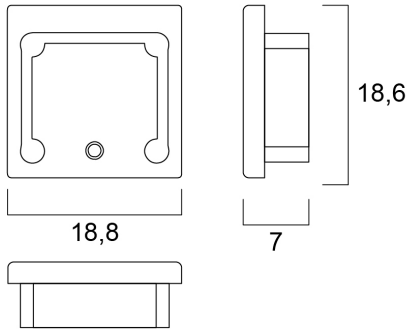

End caps Semi deep surface 16 (x2) 0022636

Technical drawings

Data table

GENERAL DATA

Product name	End caps Semi deep surface 16 (x2)
Technology	Accessory
Housing	Aluminium
General application	Retail
ETIM Class	EC002557
E-number FI	4278046
Warranty	3 years

ELECTRICAL DATA

Control gear required	No

PHYSICAL DATA

Housing colour	Silver
Nominal Product Length (mm)	7
Nominal Product Width (mm)	18.8