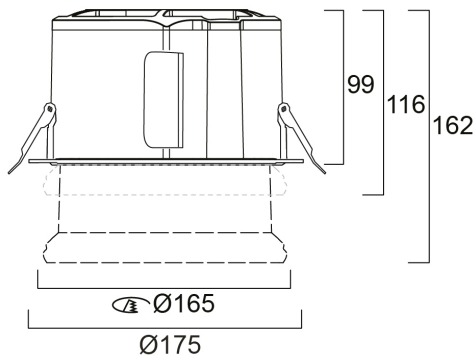

Concord

EQUINOX 165 2300 TRIMLESS 930 SSC
2059938

Technical drawings

Data table

GENERAL DATA

Product name	EQUINOX 165 2300 TRIMLESS 930 SSC
Technology	LED
Cap/Base	N/A
Housing	Aluminium
Mount	Ceiling recessed mounting
General application	Office
Operating temperature range (°C)	1°C...+25°C
Performance ambient temperature Tq (°C)	25
ETIM Class	EC001744
Warranty	5 years

OPTICAL DATA

Fixture luminous flux (lm)	2300