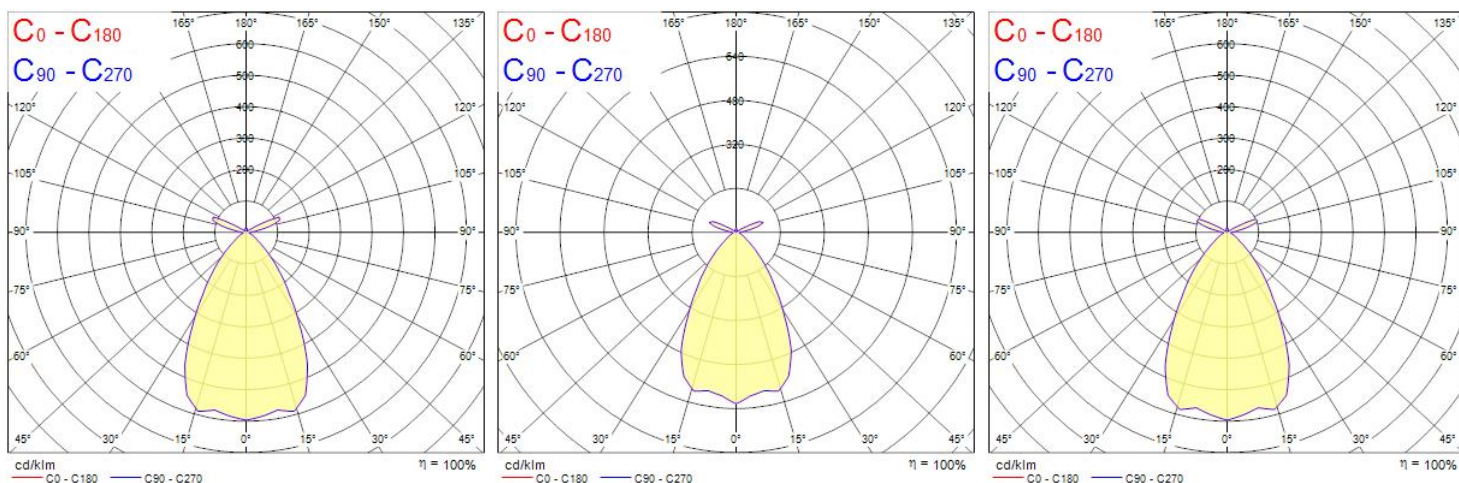

Concord

EQUINOX 165 2300 TRIMLESS 930 SSC 2059938

Electrical protection	Class II
Control gear type	LED driver constant current
Control gear mounting	Remote
Dimmable	Yes
Minimum dimming level (%)	1
Housing colour	RAL 9016 - Traffic white / Bezel
IP rating	IP20
IK rating	IK02
Product EAN number	5025768599387
Warranty	5 years
Dimming method	SylSmart SSC

Photometry

Distance [m]	Cone diameter [m]	E(0°) E(C0)	η
0.5	0.62	5480 1677	31.9°
1.0	1.24	1370 419	31.9°
1.5	1.87	609 186	31.9°
2.0	2.49	342 106	31.9°
2.5	3.11	219 67	31.9°
3.0	3.73	152 47	31.9°

Distance [m] Cone diameter [m] Illuminance [lx]
C0 - C180 (Half beam angle: 63.8°)

Distance [m]	Cone diameter [m]	E(0°) E(C0)	η
0.5	0.62	5490 1681	32.0°
1.0	1.25	1378 420	32.0°
1.5	1.87	610 187	32.0°
2.0	2.50	343 106	32.0°
2.5	3.12	220 67	32.0°
3.0	3.75	153 47	32.0°

Distance [m] Cone diameter [m] Illuminance [lx]
C0 - C180 (Half beam angle: 64.0°)

Distance [m]	Cone diameter [m]	E(0°) E(C0)	η
0.5	0.64	1015 305	32.6°
1.0	1.28	254 78	32.6°
1.5	1.92	113 34	32.6°
2.0	2.56	63 19	32.6°
2.5	3.20	41 12	32.6°
3.0	3.84	28 8	32.6°

Distance [m] Cone diameter [m] Illuminance [lx]
C0 - C180 (Half beam angle: 65.2°)