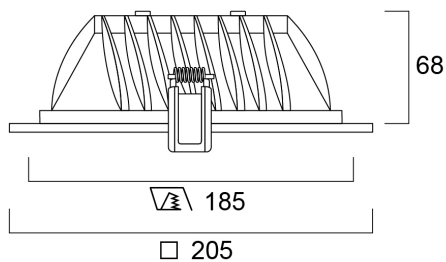

Technical drawings