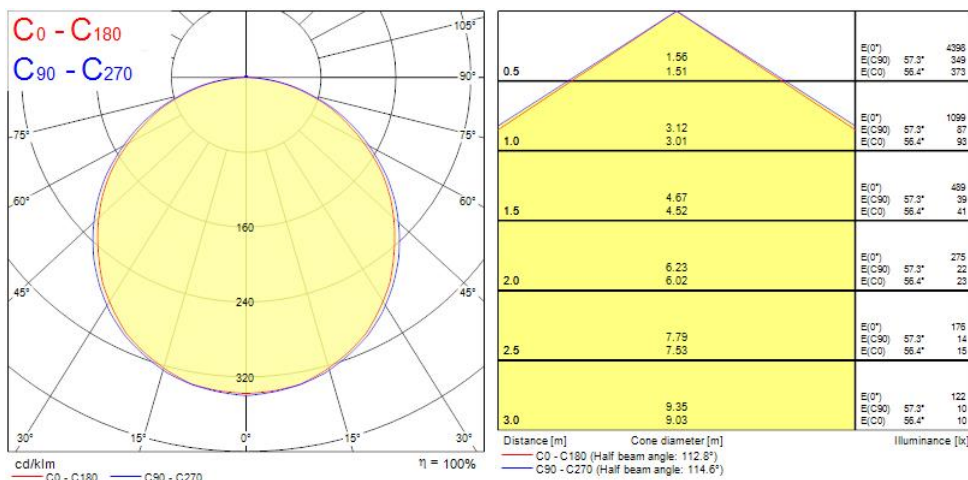

START Panel 3YW 1200x300 3200Lm 830 LILO 0042810

Beam Angle (°)	112
Glare control	< 22
Photobiological Risk Group	RG0
Total power consumption (W)	36
Electrical protection	Class II
Control gear type	LED driver constant current
Dimmable	No
LED Flickering Rate	Ultra low (5% or less)
Housing colour	RAL 9003 - Signal white
IP rating	IP40/20
IK rating	IK02
Product EAN number	5410288428109
Warranty	3 years
Dimming method	N/A

Photometry