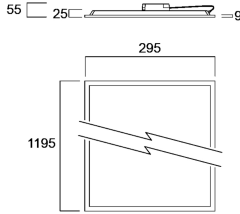

Technical drawings

Data table

GENERAL DATA

Product name	START Panel 3YW 1200x300 3200Lm 830 LILO
Technology	LED
Cap/Base	N/A
Housing	Aluminium, Steel
Mount	Ceiling recessed mounting
General application	Education, Office
Operating temperature range (°C)	-10°C...+45°C
Performance ambient temperature Tq (°C)	25
ETIM Class	EC002892
Warranty	3 years

OPTICAL DATA

Fixture luminous flux (lm)	3200
Luminaire efficacy (lm/W)	89
Colour temperature (K)	3000
Light colour	Warm White
CRI (Ra)	80
Colour Variation Initial (SDCM)	6
Beam Angle (°)	112