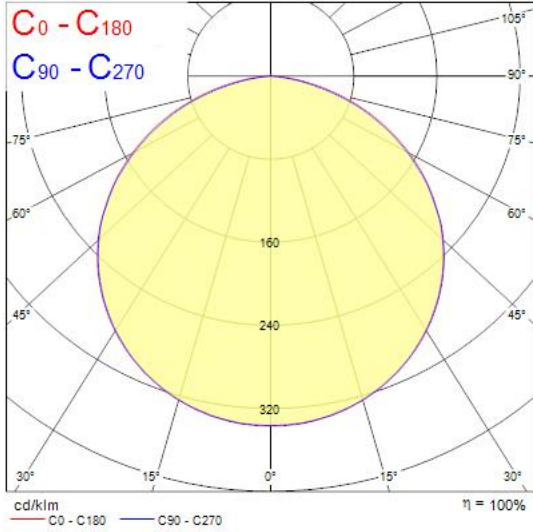

Photometry