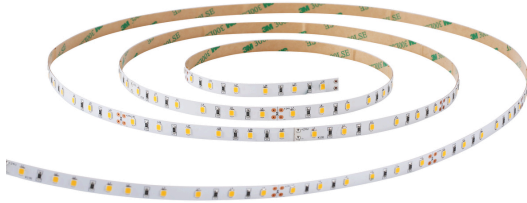

Features

- 5 metre IP20 LED reel with pre-attached 3M adhesive type; equipped with 300 LEDs; 2500lm per 5m (500lm per 1m); 24V; 4000K; CRI90; R9>50; SDCM≤3; Compatible with emergency packs: 0046600, 0046601

Product Overview

Product name	Flex Pro IP20 2500lm 940
Technology	LED
General application	Hospitality
ETIM Class	EC002706
E-number FI	4278332
Fixture luminous flux (lm)	2500
Luminaire efficacy (lm/W)	104
Colour temperature (K)	4000
CRI (Ra)	90
Colour Variation Initial (SDCM)	3
Beam Angle (°)	120
Photobiological Risk Group	RG1
Total power consumption (W)	24
Electrical protection	Class III
Dimmable	Yes
IP rating	IP20
IK rating	IK00
Product EAN number	5410288681696
Warranty	5 years
Dimming method	Other