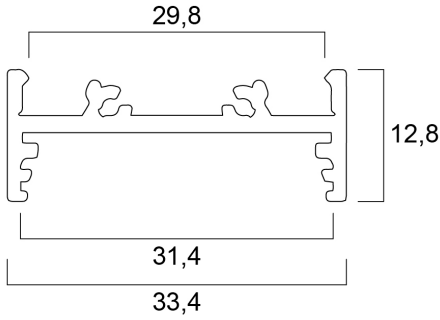

Profile Shallow Wide Surface 30 CDE-9/T 1m anodised 0022591

Technical drawings

Data table

GENERAL DATA

Product name	Profile Shallow Wide Surface 30 CDE-9/T 1m anodised
Technology	Accessory
Housing	Aluminium
General application	Retail
ETIM Class	EC002557
E-number FI	4278019
Warranty	3 years

ELECTRICAL DATA

Control gear required	No

PHYSICAL DATA

Housing colour	Silver
Nominal Product Length (mm)	1000