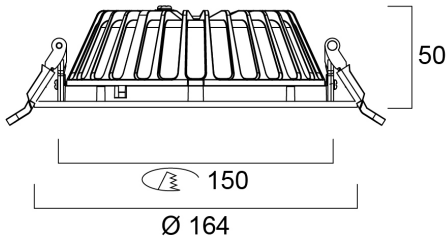

Technical drawings

Data table

GENERAL DATA

Product name	Insaver Slim UGR19 IP44 DALI 150 1150lm 830
Technology	LED
Cap/Base	N/A
Housing	Aluminium
Mount	Ceiling recessed mounting
General application	Hospitality, Office, Retail
Operating temperature range (°C)	-20°C...+40°C
Performance ambient temperature Tq (°C)	40
ETIM Class	EC001744
E-number FI	4278511
Warranty	5 years

OPTICAL DATA

Fixture luminous flux (lm)	1150
Luminaire efficacy (lm/W)	121