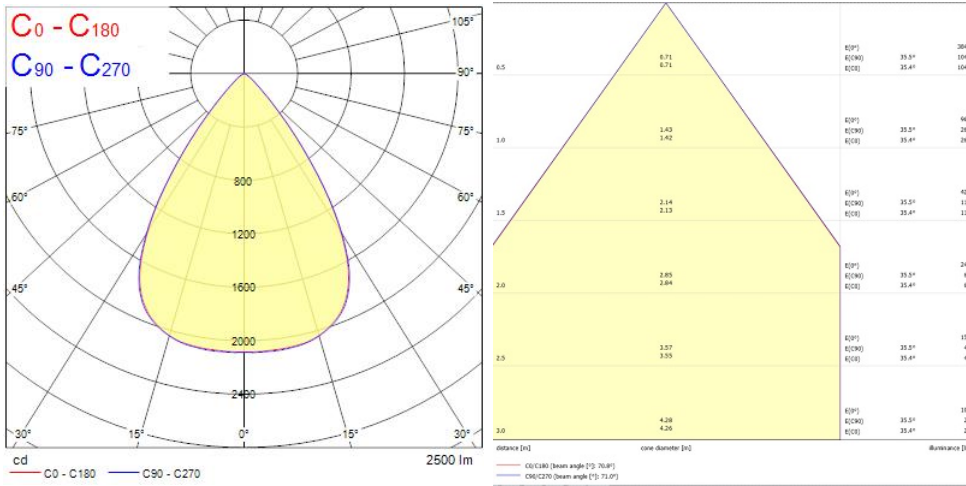

Insaver Slim UGR19 IP44 DALI 150 1150lm 830 0030534

Minimum dimming level (%)	1
LED Flickering Rate	Ultra low (5% or less)
Housing colour	RAL 9003 - Signal white
IP rating	IP44/20
IK rating	IK07
Product EAN number	5410288305349
Warranty	5 years
Colour Code	830
Dimming method	DALI

Photometry