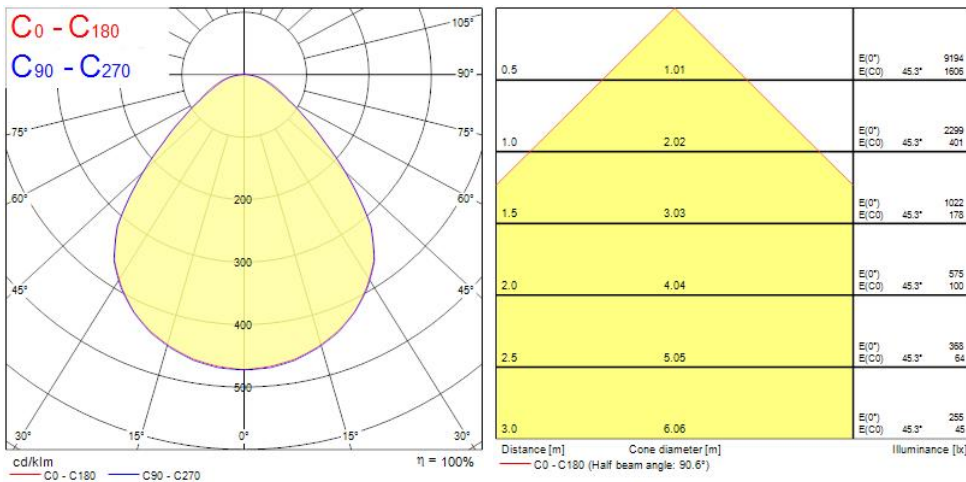

START Panel UGR19 600x600 4800Lm 840 SSA02 0042391

Dimmable	Yes
Minimum dimming level (%)	1
LED Flickering Rate	Ultra low (5% or less)
Housing colour	RAL 9003 - Signal white
IP rating	IP40/20
IK rating	IK03
Product EAN number	5410288423913
Warranty	5 years
Dimming method	SylSmart SSA

Photometry