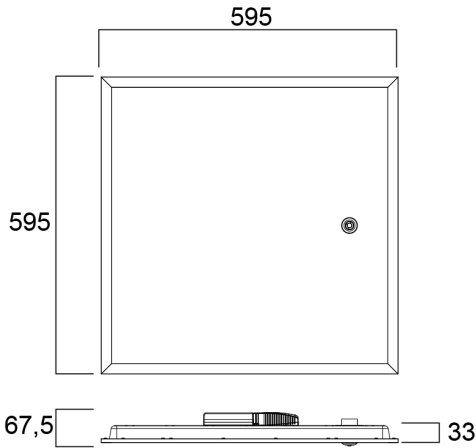

START Panel UGR19 600x600 4800Lm 840 SSA02 0042391

Technical drawings

Data table

GENERAL DATA

Product name	START Panel UGR19 600x600 4800Lm 840 SSA02
Technology	LED
Housing	Aluminium, Steel
Mount	Ceiling recessed mounting
General application	Education, Office
Operating temperature range (°C)	-10°C...+45°C
Performance ambient temperature Tq (°C)	25
ETIM Class	EC002892
E-number FI	4278370
Warranty	5 years

OPTICAL DATA

Fixture luminous flux (lm)	4800
Luminaire efficacy (lm/W)	112
Colour temperature (K)	4000