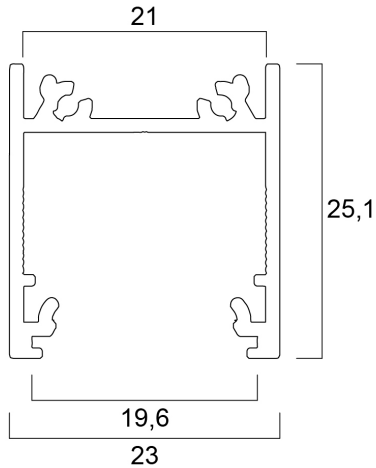

Profile semi deep surface 20 (23x25) 2m SET BB 0021581

Features

- The Profile semi deep surface 20 2m SET BB consists of 2m anodised black profile, black F click diffuser, 2 end caps and 4 holders (0022645)

Profile semi deep surface 20 (23x25) 2m SET BB 0021581

Technical drawings

Data table

GENERAL DATA

Product name	Profile semi deep surface 20 (23x25) 2m SET BB
Technology	Accessory
Housing	Aluminium
General application	Hospitality, Retail
Operating temperature range (°C)	25°C...+0°C
ETIM Class	EC002557
E-number FI	4278566
Warranty	3 years

PHYSICAL DATA

Housing colour	Black
IP rating	IP00
IK rating	IK00
Diffuser finish	Opal
Nominal Product Length (mm)	2000
Nominal Product Width (mm)	23
Nominal Product Height (mm)	25.1
Weight (kg)	0.64

PACKAGING

Single packaging type	Carton
Product EAN number	5410288215815
Packaging single length / height (cm)	200.5
Packaging single width (cm)	1.9
Packaging single depth (cm)	1.9
DUN14 (outer)	15410288215812
Units per outer package	30
Packaging outer length / height (cm)	210.0
Packaging outer width (cm)	17.0
Packaging outer depth (cm)	17.5