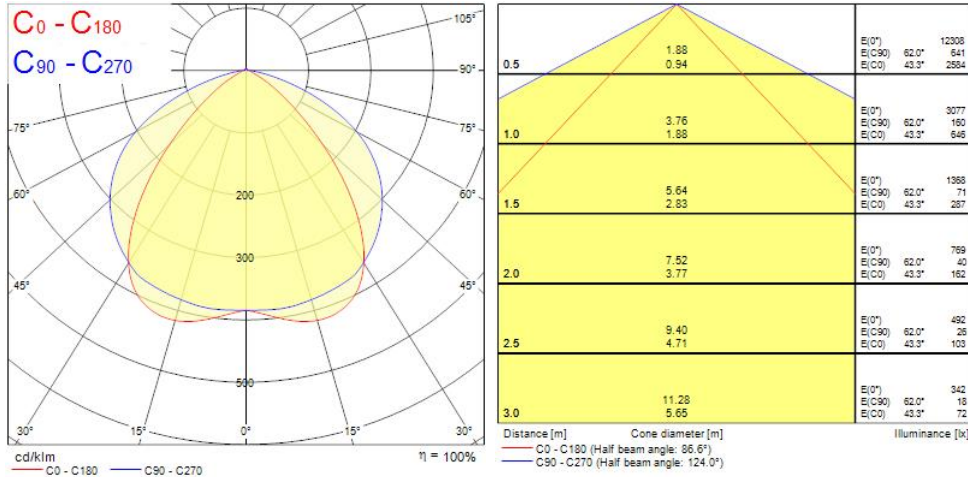

Photometry

Technical drawings