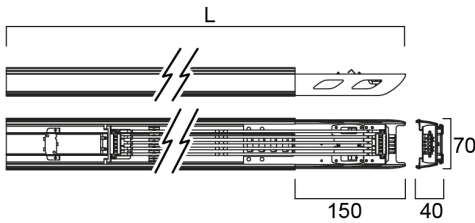

L	600	900	1202	1500	2403	3000	3605	4500

Data table

GENERAL DATA

Product name

RTS 1.5M 50W 8C WD 3H EM