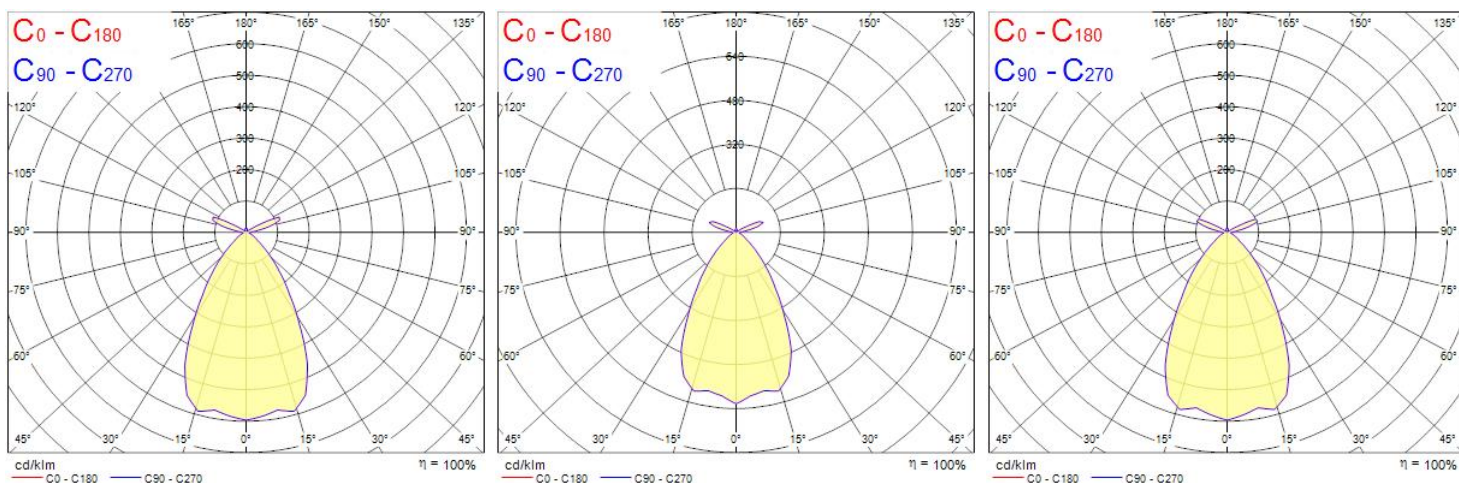

Concord

EQUINOX 165 2300 930 SSC
2059936

Electrical protection	Class II
Control gear type	LED driver constant current
Control gear mounting	Remote
Dimmable	Yes
Minimum dimming level (%)	1
Housing colour	RAL 9016 - Traffic white / Bezel
IP rating	IP20
IK rating	IK02
Product EAN number	5025768599363
Warranty	5 years
Dimming method	SylSmart SSC

Photometry

Distance [m]	Cone diameter [m]	Beam angle [°]	E(0°) [lx]	E(C0) [lx]
0.5	0.62	32.0°	5490	1681
1.0	1.25	32.0°	1373	429
1.5	1.87	32.0°	610	187
2.0	2.50	32.0°	343	106
2.5	3.12	32.0°	220	67
3.0	3.75	32.0°	153	47

Distance [m] Cone diameter [m] Illuminance [lx]
C0 - C180 (Half beam angle: 64.0°)

Distance [m]	Cone diameter [m]	Beam angle [°]	E(0°) [lx]	E(C0) [lx]
0.5	0.62	31.9°	5480	1677
1.0	1.24	31.9°	1370	419
1.5	1.87	31.9°	609	186
2.0	2.49	31.9°	342	106
2.5	3.11	31.9°	219	67
3.0	3.73	31.9°	152	47

Distance [m] Cone diameter [m] Illuminance [lx]
C0 - C180 (Half beam angle: 63.8°)

Distance [m]	Cone diameter [m]	Beam angle [°]	E(0°) [lx]	E(C0) [lx]
0.5	0.64	32.6°	1015	305
1.0	1.28	32.6°	254	76
1.5	1.92	32.6°	113	34
2.0	2.56	32.6°	63	19
2.5	3.20	32.6°	41	12
3.0	3.84	32.6°	28	8

Distance [m] Cone diameter [m] Illuminance [lx]
C0 - C180 (Half beam angle: 65.2°)