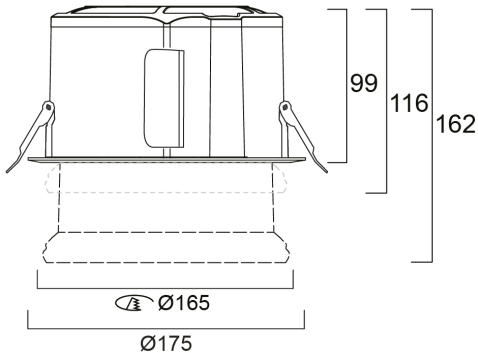

Distance [m] Cone diameter [m] Illuminance [lx]
C0 - C180 (Half beam angle: 64.0°)

Distance [m]	Cone diameter [m]	Beam angle [°]	E(0°) [lx]	E(C0) [lx]
0.5	0.62	31.9°	5480	1677
1.0	1.24	31.9°	1370	419
1.5	1.87	31.9°	609	186
2.0	2.49	31.9°	342	106
2.5	3.11	31.9°	219	67
3.0	3.73	31.9°	152	47

Distance [m] Cone diameter [m] Illuminance [lx]
C0 - C180 (Half beam angle: 63.8°)

Distance [m]	Cone diameter [m]	Beam angle [°]	E(0°) [lx]	E(C0) [lx]
0.5	0.64	32.6°	1015	305
1.0	1.28	32.6°	254	76
1.5	1.92	32.6°	113	34
2.0	2.56	32.6°	63	19
2.5	3.20	32.6°	41	12
3.0	3.84	32.6°	28	8

Distance [m] Cone diameter [m] Illuminance [lx]
C0 - C180 (Half beam angle: 65.2°)

Concord

EQUINOX 165 2300 930 SSC
2059936

Technical drawings

Data table

GENERAL DATA

Product name	EQUINOX 165 2300 930 SSC
Technology	LED
Cap/Base	N/A
Housing	Aluminium
Mount	Ceiling recessed mounting
General application	Office
Operating temperature range (°C)	1°C...+25°C
Performance ambient temperature Tq (°C)	25
ETIM Class	EC001744
Warranty	5 years

LIFETIME DATA

Lifespan L70 B50	120000
Lifespan L80 B20	114000
Lifespan L80 B10	108000
Lifespan L90 B10	51500

PHYSICAL DATA

Housing colour	RAL 9016 - Traffic white / Bezel
IP rating	IP20
IK rating	IK02
Diffuser finish	Other
Diffuser material	PMMA Acrylic
Reflector finish	None
Nominal Product Height (mm)	99
Nominal Product Diameter (mm)	175
Cutout Dimensions (W x L in mm or Diameter in mm)	165
Weight (kg)	1.55