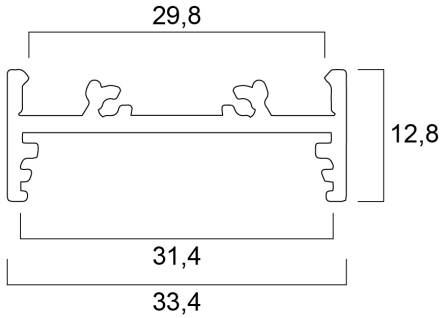

Profile shallow wide surface 30 (33x13) 2m SET BB 0021585

Technical drawings

Data table

GENERAL DATA

Product name	Profile shallow wide surface 30 (33x13) 2m SET BB
Technology	Accessory
Housing	Aluminium
General application	Hospitality, Retail
Operating temperature range (°C)	25°C...+0°C
ETIM Class	EC002557
E-number FI	4278568
Warranty	3 years

OPTICAL DATA

Photobiological Risk Group	Not applicable

ELECTRICAL DATA

Control gear required	No