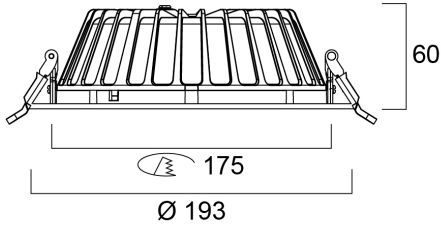

Technical drawings

Data table

GENERAL DATA

Product name	Insaver Slim UGR19 IP44 DALI 175 1700lm 840
Technology	LED
Cap/Base	N/A
Housing	Aluminium
Mount	Ceiling recessed mounting
General application	Hospitality, Office, Retail
Operating temperature range (°C)	-20°C...+40°C
Performance ambient temperature Tq (°C)	40
ETIM Class	EC001744
E-number FI	4278516
Warranty	5 years

OPTICAL DATA

Fixture luminous flux (lm)	1700
Luminaire efficacy (lm/W)	131