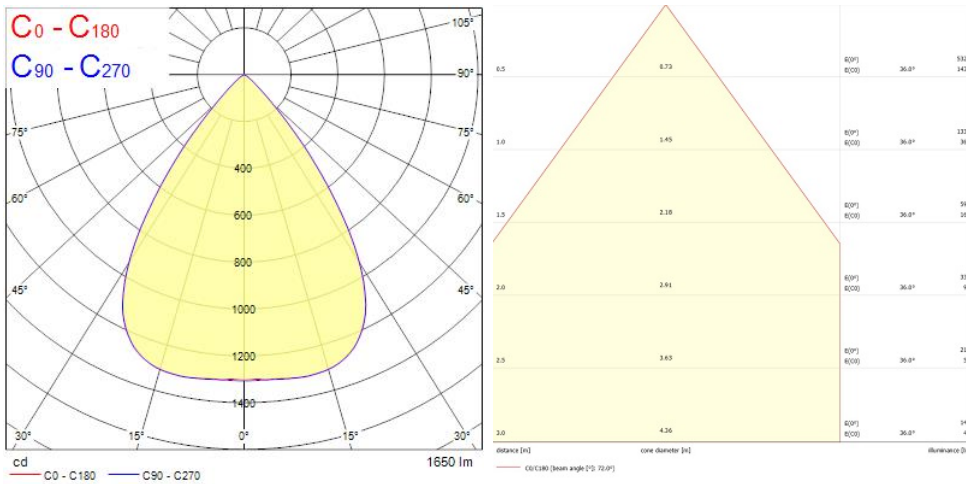

Insaver Slim UGR19 IP44 DALI 175 1700lm 840 0030537

Minimum dimming level (%)	1
LED Flickering Rate	Ultra low (5% or less)
Housing colour	RAL 9003 - Signal white
IP rating	IP44/20
IK rating	IK07
Product EAN number	5410288305370
Warranty	5 years
Colour Code	840
Dimming method	DALI

Photometry