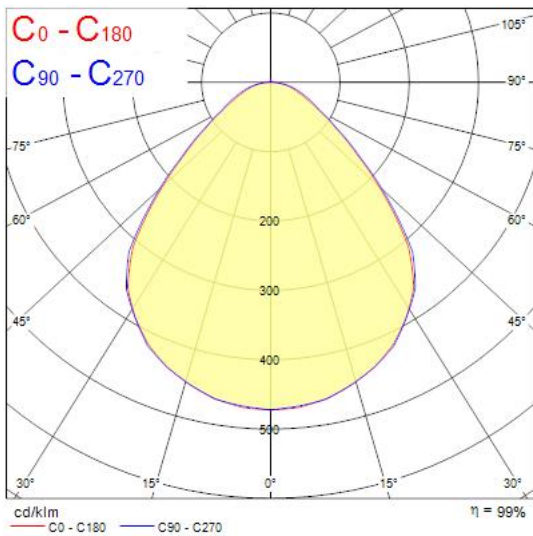

## START Panel UGR19 600x600 4800Lm 840 LILO 0042831

Colour Variation Initial (SDCM)	3
Beam Angle (°)	90
Glare control	< 19
Photobiological Risk Group	RG0
Total power consumption (W)	43
Electrical protection	Class II
Control gear type	LED driver constant current
Dimmable	No
LED Flickering Rate	Ultra low (5% or less)
Housing colour	RAL 9003 - Signal white
IP rating	IP40/20
IK rating	IK03
Product EAN number	5410288428314
Warranty	5 years
Dimming method	N/A

### Photometry