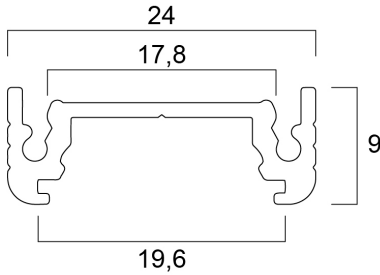

Profile shallow narrow 14 (24x9) 2m SET BB 0021590

Technical drawings

Data table

GENERAL DATA

Product name	Profile shallow narrow 14 (24x9) 2m SET BB
Technology	Accessory
Housing	Aluminium
General application	Hospitality, Retail
Operating temperature range (°C)	25°C...+0°C
ETIM Class	EC002557
E-number FI	4278569
Warranty	3 years

OPTICAL DATA

Photobiological Risk Group	Not applicable

ELECTRICAL DATA

Control gear required	No