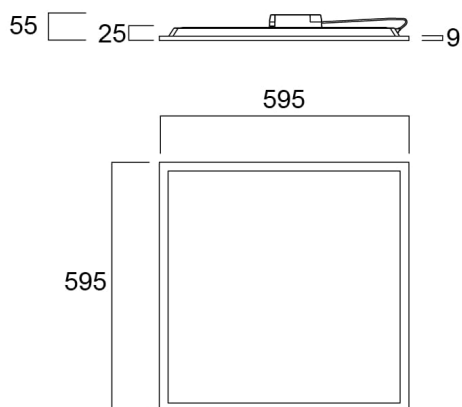

Technical drawings

Data table

GENERAL DATA

Product name	START Panel UGR19 600x600 DALI 3800Lm 830
Technology	LED (3 SDCM)
Cap/Base	N/A
Housing	Aluminium, Steel
Mount	Ceiling recessed mounting
General application	Education, Office
Operating temperature range (°C)	-10°C...+45°C
Performance ambient temperature Tq (°C)	25
ETIM Class	EC002892
E-number FI	4278464
Warranty	5 years

OPTICAL DATA

Fixture luminous flux (lm)	3800
Luminaire efficacy (lm/W)	106