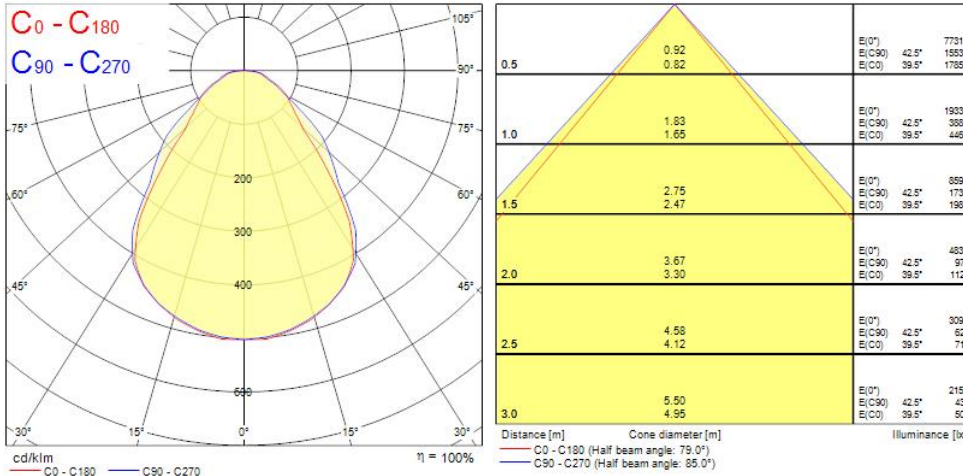

START Panel UGR19 600x600 DALI 3800Lm 830 0042851

Colour Variation Initial (SDCM)	3
Beam Angle (°)	90
Glare control	< 19
Photobiological Risk Group	RG0
Total power consumption (W)	36
Electrical protection	Class II
Control gear type	LED driver constant current
Dimmable	Yes
LED Flickering Rate	Ultra low (5% or less)
Housing colour	RAL9003
IP rating	IP40/20
IK rating	IK03
Product EAN number	5410288428512
Warranty	5 years
Dimming method	DALI

Photometry