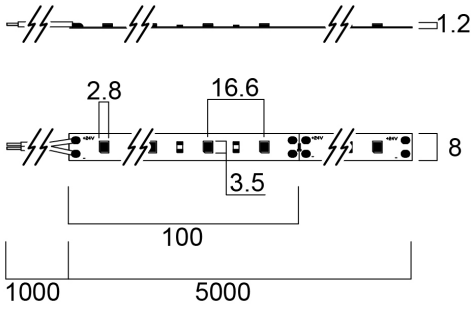

Data table

GENERAL DATA

Product name

Flex Pro IP20 2500lm 940