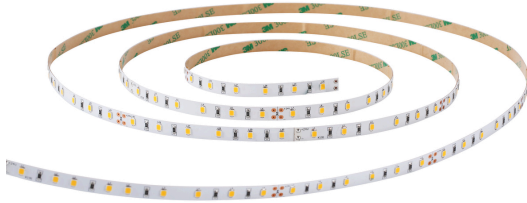

Features

- 5 metre IP20 LED reel with pre-attached 3M adhesive type; equipped with 300 LEDs; 2500lm per 5m (500lm per 1m); 24V; 4000K; CRI90; R9>50; SDCM≤3; Compatible with emergency packs: 0046600, 0046601

Product Overview

Product name	Flex Pro IP20 2500lm 940
Technology	LED
General application	Hospitality
ETIM Class	EC002706
E-number FI	4278332
Fixture luminous flux (lm)	2500
Luminaire efficacy (lm/W)	104
Colour temperature (K)	4000
CRI (Ra)	90
Colour Variation Initial (SDCM)	3
Beam Angle (°)	120
Photobiological Risk Group	RG1
Total power consumption (W)	24
Electrical protection	Class III
Dimmable	Yes
IP rating	IP20
IK rating	IK00
Product EAN number	5410288681696
Warranty	5 years
Dimming method	Other

Photometry

Technical drawings

Data table

GENERAL DATA

Product name

Flex Pro IP20 2500lm 940

Flex Pro IP20 2500lm 940 0068169

Technology	LED
General application	Hospitality
Operating temperature range (°C)	-20°C...+40°C
Performance ambient temperature Tq (°C)	25
ETIM Class	EC002706
E-number FI	4278332
Warranty	5 years

OPTICAL DATA

Fixture luminous flux (lm)	2500
Luminaire efficacy (lm/W)	104
Colour temperature (K)	4000
CRI (Ra)	90
Colour Variation Initial (SDCM)	3
Beam Angle (°)	120
Photobiological Risk Group	RG1

ELECTRICAL DATA