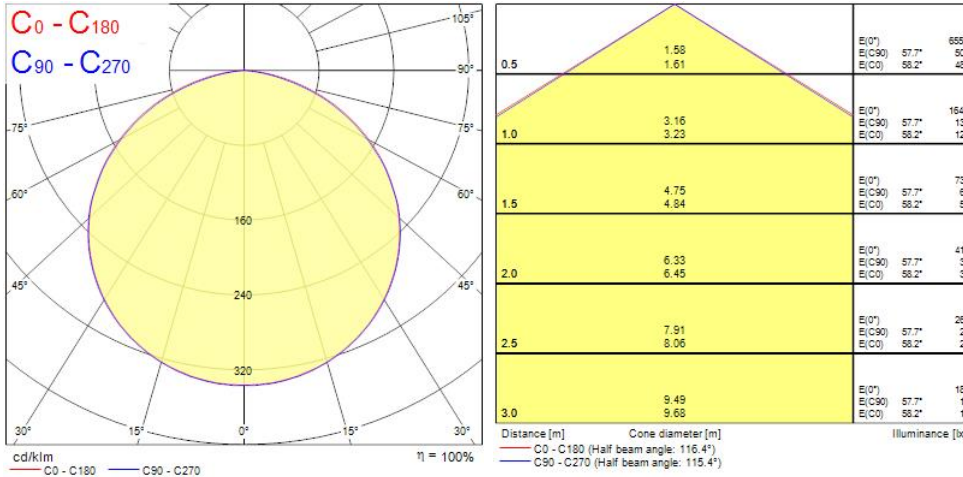

Photometry

Technical drawings