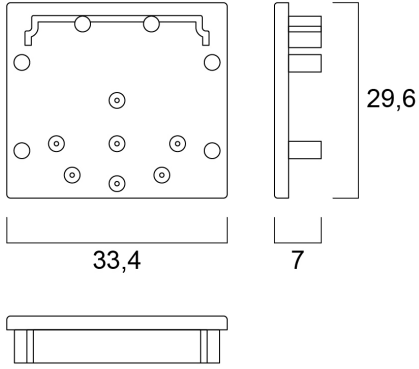

End caps Deep wide surface 30 (x2) 0022639

Technical drawings

Data table

GENERAL DATA

Product name	End caps Deep wide surface 30 (x2)
Technology	Accessory
Housing	Aluminium
General application	Retail
Operating temperature range (°C)	25°C...+0°C
ETIM Class	EC002557
E-number FI	4278576
Warranty	3 years

OPTICAL DATA

Photobiological Risk Group	Not applicable

ELECTRICAL DATA

Control gear required	No