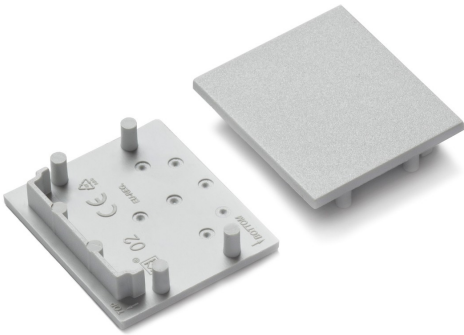

### Features

- A profile ending made of thermoplastic (ABS). Compatible with the following profiles: Profile Deep Wide Surface 30 CDE-9/T (0022590, 0022599, 0022608). 2pcs per pack.

### Product Overview

<b>Product name</b>	End caps Deep wide surface 30 (x2)
<b>Technology</b>	Accessory
<b>Housing</b>	Aluminium
<b>General application</b>	Retail
<b>ETIM Class</b>	EC002557
<b>E-number FI</b>	4278576
<b>Photobiological Risk Group</b>	Not applicable
<b>Housing colour</b>	Silver
<b>IP rating</b>	IP00
<b>IK rating</b>	IK00
<b>Product EAN number</b>	5410288226392
<b>Warranty</b>	3 years

## End caps Deep wide surface 30 (x2) 0022639