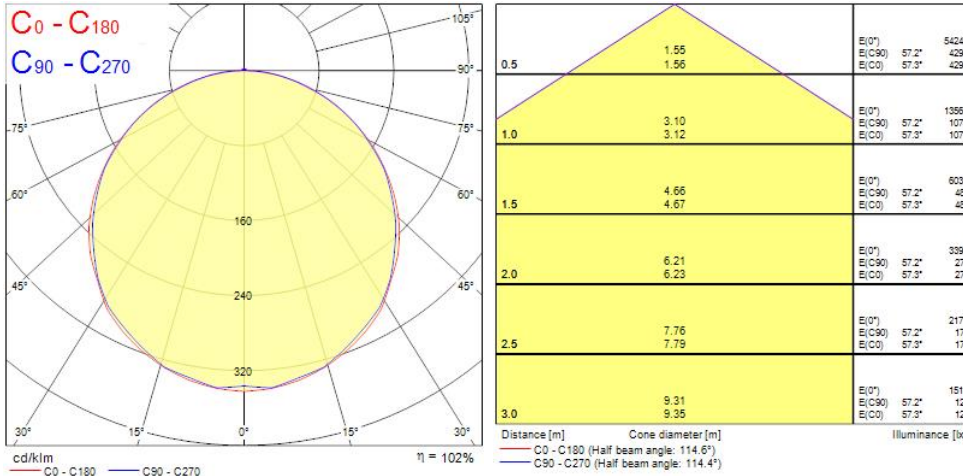

START Panel 1200x300 HE 3900Lm 830 LILO 0042878

Colour Variation Initial (SDCM)	3
Beam Angle (°)	110
Glare control	< 22
Photobiological Risk Group	RG0
Total power consumption (W)	34
Electrical protection	Class II
Control gear type	LED driver constant current
Dimmable	No
LED Flickering Rate	Ultra low (5% or less)
Housing colour	RAL 9003 - Signal white
IP rating	IP40/20
IK rating	IK03
Product EAN number	5410288428789
Warranty	5 years
Dimming method	N/A

Photometry