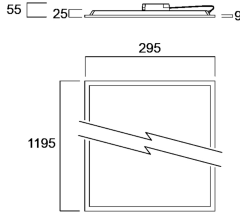

Technical drawings

Data table

GENERAL DATA

Product name	START Panel 1200x300 HE 3900Lm 830 LILO
Technology	LED (3 SDCM)
Cap/Base	N/A
Housing	Aluminium, Steel
Mount	Ceiling recessed mounting
General application	Education, Office
Operating temperature range (°C)	-10°C...+45°C
Performance ambient temperature Tq (°C)	25
ETIM Class	EC002892
E-number FI	4278473
Warranty	5 years

OPTICAL DATA

Fixture luminous flux (lm)	3900
Luminaire efficacy (lm/W)	115
Colour temperature (K)	3000
Light colour	Warm White
CRI (Ra)	80
Colour Variation Initial (SDCM)	3