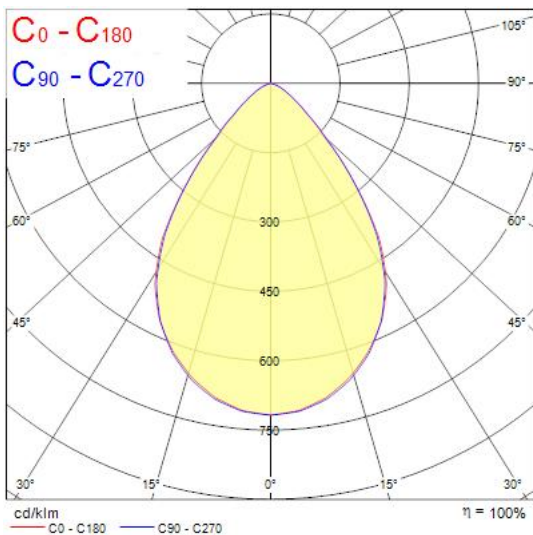

QUADRO UGR16 600x600 MULTIPOWER 2250-4650LM 840 0047250

Luminaire efficacy (lm/W)	137
LOR (%)	100
Colour temperature (K)	4000
Light colour	Neutral White
CRI (Ra)	80
Colour Variation Initial (SDCM)	3
Beam Angle (°)	75
Glare control	< 16
Photobiological Risk Group	RG1
Total power consumption (W)	34
Electrical protection	Class II
Control gear type	Electronic ballast multiwatt
Dimmable	No
LED Flickering Rate	Ultra low (5% or less)
Housing colour	RAL 9003 - Signal white
IP rating	IP40/20
IK rating	IK08
Product EAN number	5410288472508
Warranty	5 years
Dimming method	N/A

Photometry