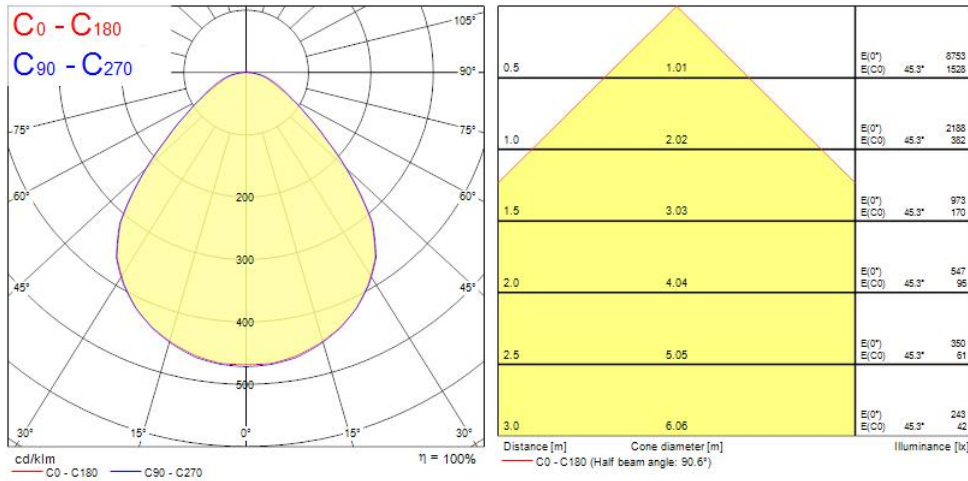

START Panel UGR19 600x600 4600Lm 830 LILO 0042189

Dimmable	No
LED Flickering Rate	Ultra low (5% or less)
Housing colour	RAL 9003 - Signal white
IP rating	IP40/20
IK rating	IK03
Product EAN number	5410288421896
Warranty	5 years
Dimming method	N/A

Photometry