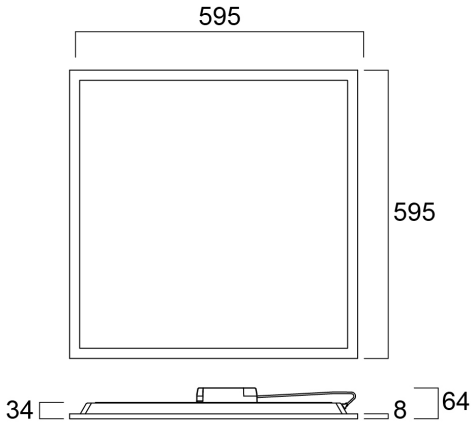

Technical drawings

Data table

GENERAL DATA

Product name	START Panel UGR19 600x600 4600Lm 830 LILO
Technology	LED
Housing	Aluminium, Steel
Mount	Ceiling recessed mounting
General application	Education, Office
Operating temperature range (°C)	-10°C...+45°C
Performance ambient temperature Tq (°C)	25
ETIM Class	EC002892
E-number FI	4278362
Warranty	5 years

OPTICAL DATA

Fixture luminous flux (lm)	4600
Luminaire efficacy (lm/W)	107
Colour temperature (K)	3000