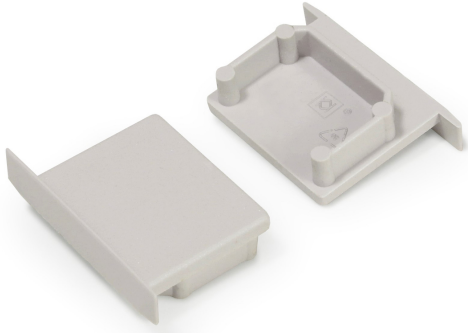

Features

- A profile ending made of thermoplastic (ABS). Compatible with the following profiles: Profile Recess 20 EF/U7 (0022587, 0022596, 0022605). 2pcs per pack.

Product Overview

Product name	End caps Recess 20 (x2)
Technology	Accessory
Housing	Aluminium
General application	Retail
ETIM Class	EC002557
E-number FI	4278045
Housing colour	Silver
Product EAN number	5410288226354
Warranty	3 years

End caps Recess 20 (x2) 0022635

Technical drawings

Data table

GENERAL DATA

Product name	End caps Recess 20 (x2)
Technology	Accessory
Housing	Aluminium
General application	Retail
ETIM Class	EC002557
E-number FI	4278045
Warranty	3 years

ELECTRICAL DATA

Control gear required	No
-----------------------	----

PHYSICAL DATA

Housing colour	Silver
Nominal Product Length (mm)	10
Nominal Product Width (mm)	30

End caps Recess 20 (x2) 0022635

Nominal Product Height (mm)	20.4
Weight (kg)	0.03

PACKAGING

Single packaging type	Plastic
Product EAN number	5410288226354
Packaging single length / height (cm)	10.0
Packaging single width (cm)	10.0
Packaging single depth (cm)	2.0
DUN14 (outer)	05410288226354
Units per outer package	100
Packaging outer length / height (cm)	14.0
Packaging outer width (cm)	10.0
Packaging outer depth (cm)	6.5