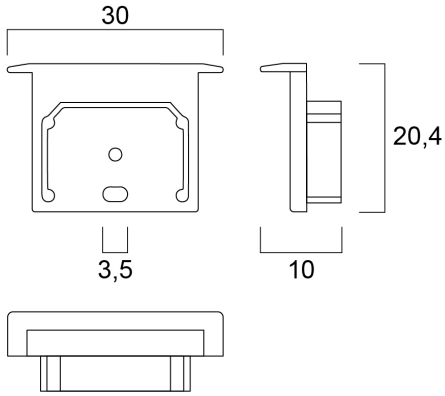

Features

- A profile ending made of thermoplastic (ABS). Compatible with the following profiles: Profile Recess 20 EF/U7 (0022587, 0022596, 0022605). 2pcs per pack.

Product Overview

Product name	End caps Recess 20 (x2)
Technology	Accessory
Housing	Aluminium
General application	Retail
ETIM Class	EC002557
E-number FI	4278045
Housing colour	Silver
Product EAN number	5410288226354
Warranty	3 years

End caps Recess 20 (x2) 0022635

Technical drawings

Data table

GENERAL DATA

Product name	End caps Recess 20 (x2)
Technology	Accessory
Housing	Aluminium
General application	Retail
ETIM Class	EC002557
E-number FI	4278045
Warranty	3 years

ELECTRICAL DATA

Control gear required	No
-----------------------	----

PHYSICAL DATA

Housing colour	Silver
Nominal Product Length (mm)	10
Nominal Product Width (mm)	30

End caps Recess 20 (x2) 0022635

Nominal Product Height (mm)	20.4
Weight (kg)	0.03

PACKAGING

Single packaging type	Plastic
Product EAN number	5410288226354
Packaging single length / height (cm)	10.0
Packaging single width (cm)	10.0
Packaging single depth (cm)	2.0
DUN14 (outer)	05410288226354
Units per outer package	100
Packaging outer length / height (cm)	14.0
Packaging outer width (cm)	10.0
Packaging outer depth (cm)	6.5