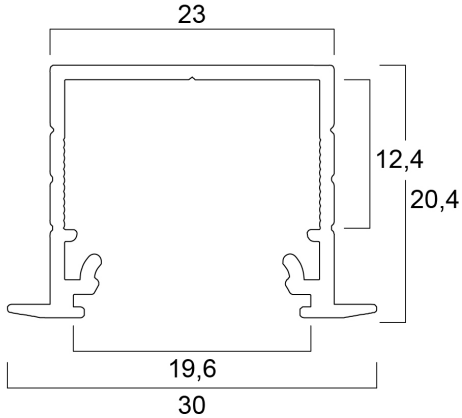

Features

- A recessed 2000mm length anodised aluminium lighting profile that can be combined with slide (0022618) or click (0022619) opal diffusers with a maximum LED strip width of 20mm and two mounting options (clips or plates). Additional accessories like end caps, profile holders or mounting brackets need to be ordered separately.

Profile Recess 20 EF/U7 2m anodised 0022596

Technical drawings

Data table

GENERAL DATA

Product name	Profile Recess 20 EF/U7 2m anodised
Technology	Accessory
Housing	Aluminium
General application	Retail
ETIM Class	EC002557
E-number FI	4278022
Warranty	3 years

ELECTRICAL DATA

Control gear required	No
-----------------------	----

PHYSICAL DATA

Housing colour	Silver
Nominal Product Length (mm)	2000
Nominal Product Width (mm)	30

Profile Recess 20 EF/U7 2m anodised 0022596

Nominal Product Height (mm)	20.4
Weight (kg)	0.42

PACKAGING

Single packaging type	Carton
Product EAN number	5410288225968
Packaging single length / height (cm)	200.0
Packaging single width (cm)	2.0
Packaging single depth (cm)	2.0
DUN14 (outer)	05410288225968
Units per outer package	35
Packaging outer length / height (cm)	205.0
Packaging outer width (cm)	16.0
Packaging outer depth (cm)	16.0