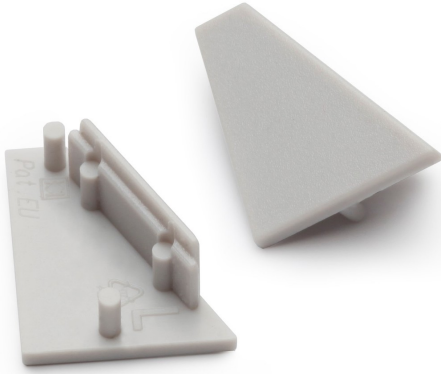

## End caps Corner surface 14 (x2) 0022641

### Features

- A profile ending made of thermoplastic (ABS). Compatible with the following profiles: Profile Corner Surface 14 EF/T (0022593, 0022602, 0022611). 2pcs per pack.

### Product Overview

Product name	End caps Corner surface 14 (x2)
Technology	Accessory
Housing	Aluminium
General application	Retail
ETIM Class	EC002557
E-number FI	4278050
Housing colour	Silver
Product EAN number	5410288226415
Warranty	3 years

End caps Corner surface 14 (x2)  
**0022641**

---