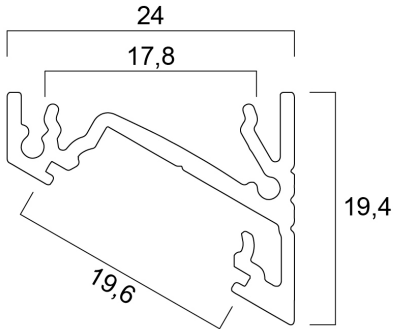

Features

- A 2000mm length anodised aluminium lighting profile that can be combined with slide (0022618) or click (0022619) opal diffusers with a maximum LED strip width of 14mm. Thanks to the angular design this profile offers two lighting angles (30° / 60°). This decorative profile design provides hidden mounting. Additional accessories like end caps, profile holders or mounting brackets need to be ordered separately.

Profile Corner Surface 14 EF/T 2m anodised 0022602

Technical drawings

Data table

GENERAL DATA

Product name	Profile Corner Surface 14 EF/T 2m anodised
Technology	Accessory
Housing	Aluminium
General application	Retail
ETIM Class	EC002557
E-number FI	4278027
Warranty	3 years

ELECTRICAL DATA

Control gear required	No
-----------------------	----

PHYSICAL DATA

Housing colour	Silver
Nominal Product Length (mm)	2000
Nominal Product Width (mm)	24

Profile Corner Surface 14 EF/T 2m anodised 0022602

Nominal Product Height (mm)	19.4
Weight (kg)	0.41

PACKAGING

Single packaging type	Carton
Product EAN number	5410288226026
Packaging single length / height (cm)	200.0
Packaging single width (cm)	2.4
Packaging single depth (cm)	2.0
DUN14 (outer)	05410288226026
Units per outer package	50
Packaging outer length / height (cm)	205.0
Packaging outer width (cm)	16.0
Packaging outer depth (cm)	16.0