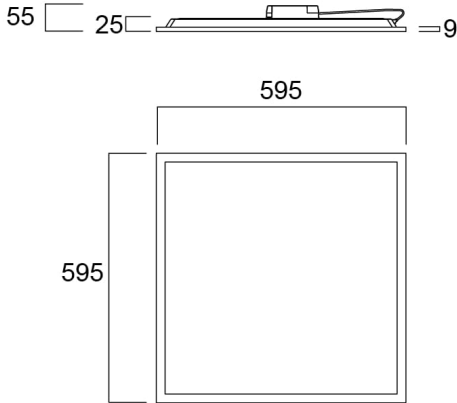

Technical drawings

Data table

GENERAL DATA

Product name	START Panel 600x600 3800Lm 830 LILO
Technology	LED (3 SDCM)
Cap/Base	N/A
Housing	Aluminium, Steel
Mount	Ceiling recessed mounting
General application	Education, Office
Operating temperature range (°C)	-10°C...+45°C
Performance ambient temperature Tq (°C)	25
ETIM Class	EC002892
E-number FI	4278469
Warranty	5 years

OPTICAL DATA

Fixture luminous flux (lm)	3800
Luminaire efficacy (lm/W)	106