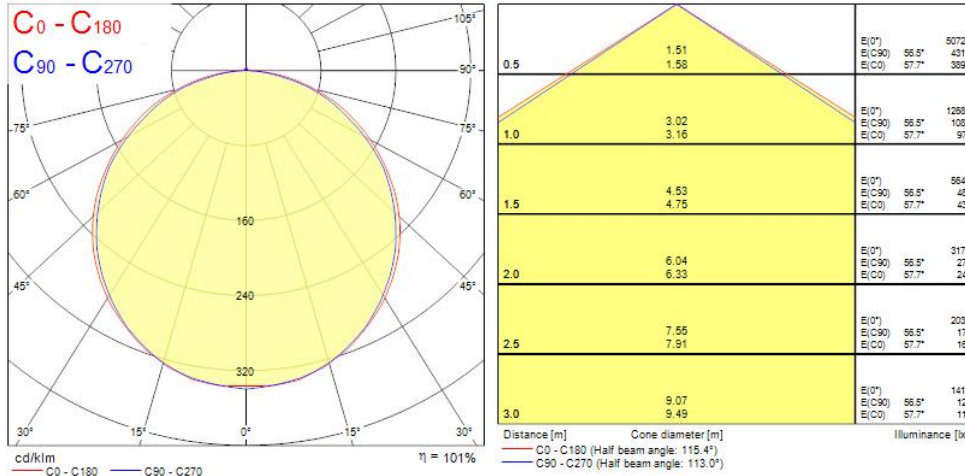

START Panel 600x600 3800Lm 830 LILO 0042869

Colour Variation Initial (SDCM)	3
Beam Angle (°)	110
Glare control	< 22
Photobiological Risk Group	RG0
Total power consumption (W)	36
Electrical protection	Class II
Control gear type	LED driver constant current
Dimmable	No
LED Flickering Rate	Ultra low (5% or less)
Housing colour	RAL 9003 - Signal white
IP rating	IP40/20
IK rating	IK03
Product EAN number	5410288428697
Warranty	5 years
Dimming method	N/A

Photometry