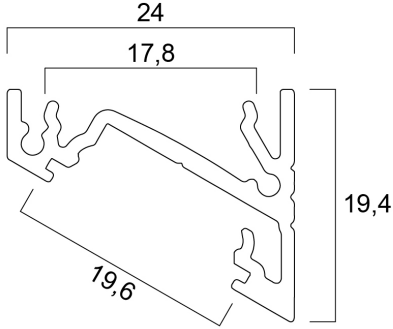

Profile corner surface 14 (24x19) 2m SET BB 0021583

Technical drawings

Data table

GENERAL DATA

Product name	Profile corner surface 14 (24x19) 2m SET BB
Technology	Accessory
Housing	Aluminium
General application	Hospitality, Retail
Operating temperature range (°C)	25°C...+0°C
ETIM Class	EC002557
E-number FI	4278570
Warranty	3 years

OPTICAL DATA

Photobiological Risk Group	Not applicable

ELECTRICAL DATA

Control gear required	No