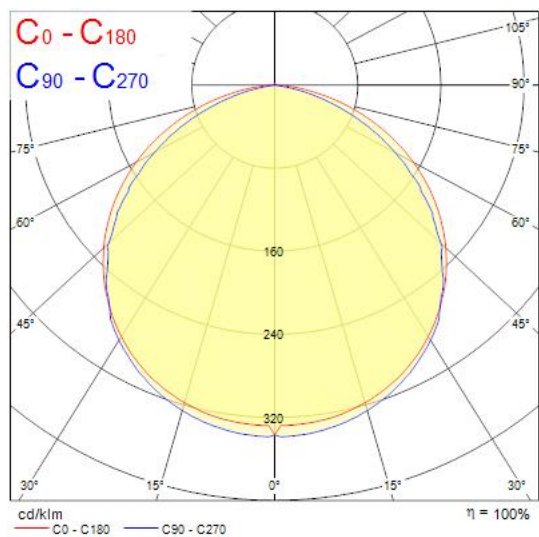

Photometry