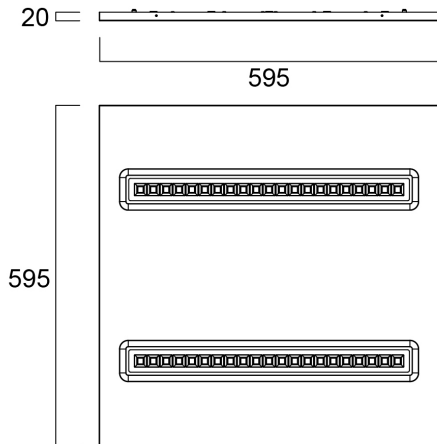

Features

• OPTICLIP 600 4000K C9 WH DALI WHITE is a high efficacy low glare luminaire with replaceable light engines for office and education applications. Ceiling recessed LED luminaire with white colour plastic optic, direct light distribution, luminaire dimensions: 595x595x20mm, Sylvania White body colour (RAL9016), IP40 (from the front), IK07, DALI Dimmable, low LED flicker (+/-5%), Neutral White (4000K) LED Colour Temperature, 3275lm luminous flux, 29W power consumption, 113lm/W system efficacy, CRI>90, SDCM 3 (3-step MacAdam ellipse) LED Colour Consistency, UGR<17, Luminance at 65° < 2000 cd/m², lifespan: 62,000 hours L80B20, photobiological safety risk group 1. Electrical protection Class II. Glow wire test 850°C.

Product Overview

Product name	OptiClip 600 4000K C9 WH DALI WHITE
Technology	LED (3 SDCM)
Cap/Base	N/A
Housing	Steel
Mount	Ceiling recessed mounting
Fixture rating	Enclosed
General application	Education, Office
ETIM Class	EC002892
Fixture luminous flux (lm)	3275
Luminaire efficacy (lm/W)	113
Colour temperature (K)	4000
Light colour	Neutral White
CRI (Ra)	90
Colour Variation Initial (SDCM)	3
Beam Angle (°)	80
Glare control	< 17

Photometry

Technical drawings

Data table

GENERAL DATA

Product name	OptiClip 600 4000K C9 WH DALI WHITE
Technology	LED (3 SDCM)
Cap/Base	N/A
Housing	Steel
Mount	Ceiling recessed mounting
Fixture rating	Enclosed
General application	Education, Office
Operating temperature range (°C)	-25°C...+25°C
Performance ambient temperature Tq (°C)	25
ETIM Class	EC002892
Warranty	5 years

OPTICAL DATA

Fixture luminous flux (lm)	3275
Luminaire efficacy (lm/W)	113

OptiClip 600 4000K C9 WH DALI WHITE 0044017

Colour temperature (K)	4000
Light colour	Neutral White
CRI (Ra)	90
Colour Variation Initial (SDCM)	3
Luminous Intensity (cd)	1920
Beam Angle (°)	80
Distribution type	Symmetric
Glare control	< 17
Photobiological Risk Group	RG1