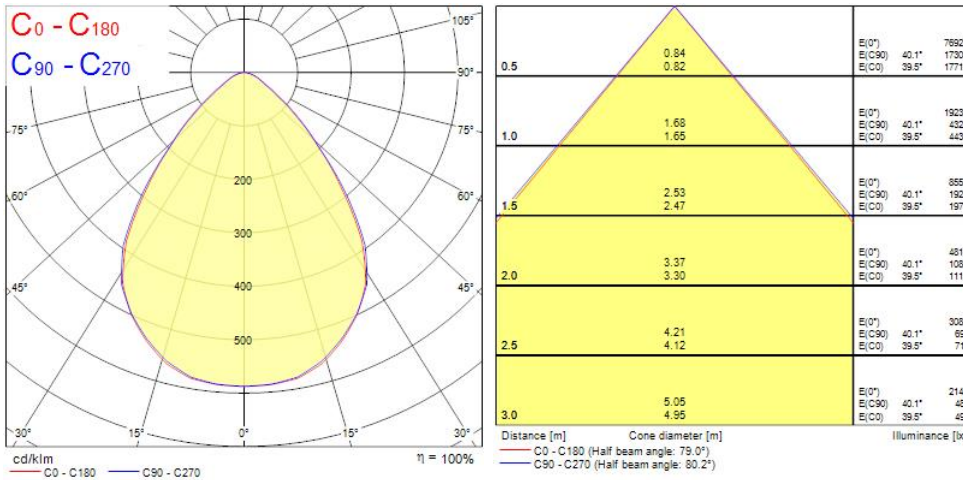

OptiClip 600 4000K C9 WH DALI WHITE 0044017

Photobiological Risk Group	RG1
Total power consumption (W)	29
Electrical protection	Class II
Control gear type	LED driver constant current
Dimmable	Yes
Minimum dimming level (%)	1
LED Flickering Rate	Ultra low (5% or less)
Housing colour	RAL 9016 - Traffic white / Bezel
IP rating	IP40/20
IK rating	IK07
Product EAN number	5410288440170
Warranty	5 years
Dimming method	DALI

Photometry