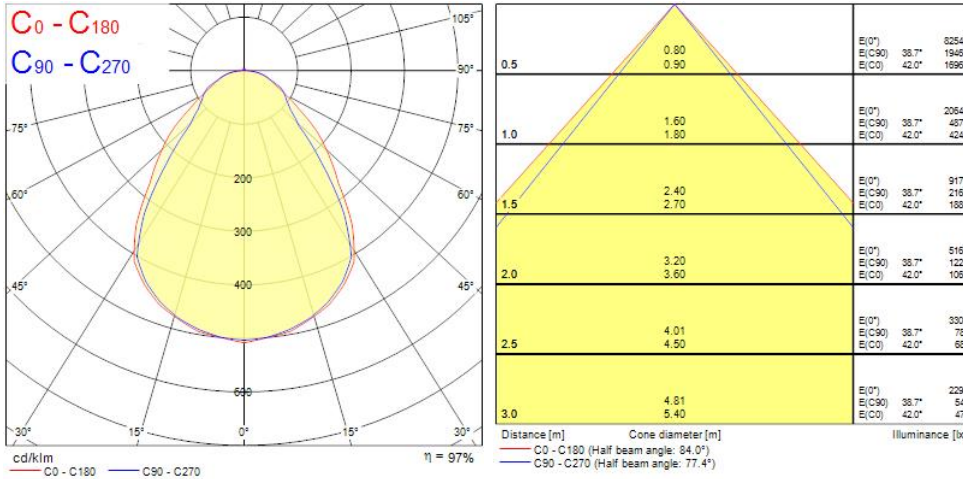

START Panel UGR19 600x600 4000Lm 840 LILO 0042828

Colour Variation Initial (SDCM)	3
Beam Angle (°)	90
Glare control	< 19
Photobiological Risk Group	RG0
Total power consumption (W)	36
Electrical protection	Class II
Control gear type	LED driver constant current
Dimmable	No
LED Flickering Rate	Ultra low (5% or less)
Housing colour	RAL 9003 - Signal white
IP rating	IP40/20
IK rating	IK03
Product EAN number	5410288428284
Warranty	5 years
Dimming method	N/A

Photometry