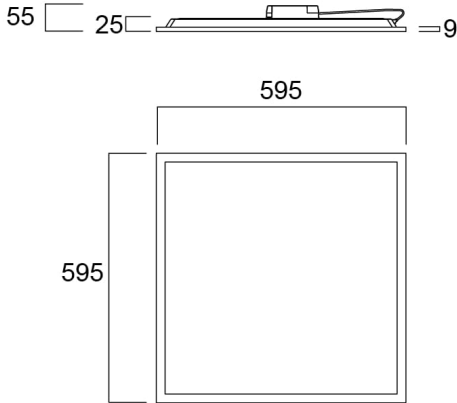

START Panel UGR19 600x600 4000Lm 840 LILO 0042828

Technical drawings

Data table

GENERAL DATA

Product name	START Panel UGR19 600x600 4000Lm 840 LILO
Technology	LED (3 SDCM)
Cap/Base	N/A
Housing	Aluminium, Steel
Mount	Ceiling recessed mounting
General application	Education, Office
Operating temperature range (°C)	-10°C...+45°C
Performance ambient temperature Tq (°C)	25
ETIM Class	EC002892
E-number FI	4278457
Warranty	5 years

OPTICAL DATA

Fixture luminous flux (lm)	4000
Luminaire efficacy (lm/W)	111