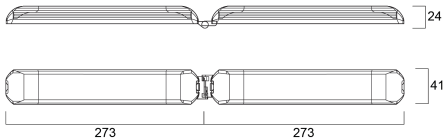

EMERGENCY PACK SELF TEST/DALI MONITORING 6V-55V 0046601

Product EAN number	5410288466019
Warranty	1 year

Technical drawings

Data table

GENERAL DATA

Product name	EMERGENCY PACK SELF TEST/DALI MONITORING 6V-55V
Technology	Accessory
General application	Hospitality, Museums & Galleries, Office, Residential & Consumer, Retail
ETIM Class	EC000471
E-number FI	4278351
Warranty	1 year

ELECTRICAL DATA

Control gear required	No

PHYSICAL DATA

Weight (kg)	0.396

PACKAGING

Single packaging type	Carton
Product EAN number	5410288466019