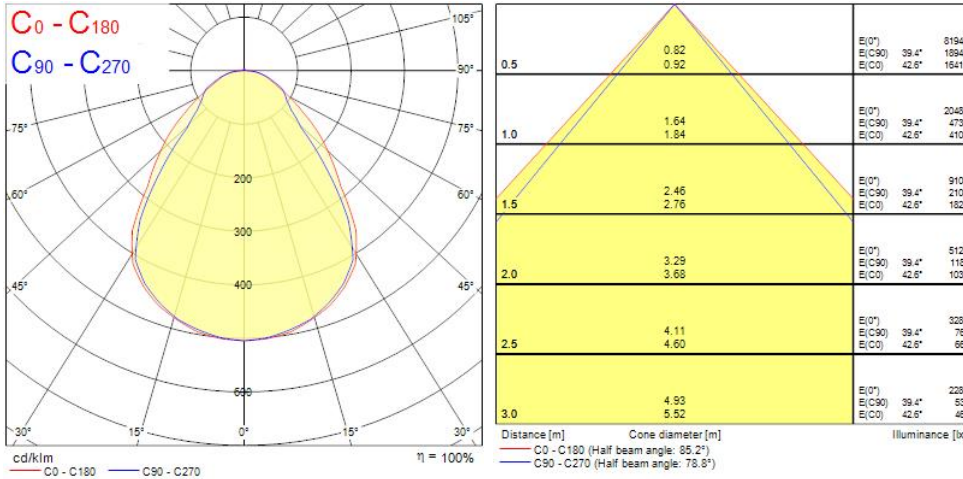

START Panel UGR19 600x600 DALI 4000Lm 840 0042852

Colour Variation Initial (SDCM)	3
Beam Angle (°)	90
Glare control	< 19
Photobiological Risk Group	RG0
Total power consumption (W)	36
Electrical protection	Class II
Control gear type	LED driver constant current
Dimmable	Yes
LED Flickering Rate	Ultra low (5% or less)
Housing colour	RAL 9003 - Signal white
IP rating	IP40/20
IK rating	IK03
Product EAN number	5410288428529
Warranty	5 years
Dimming method	DALI

Photometry