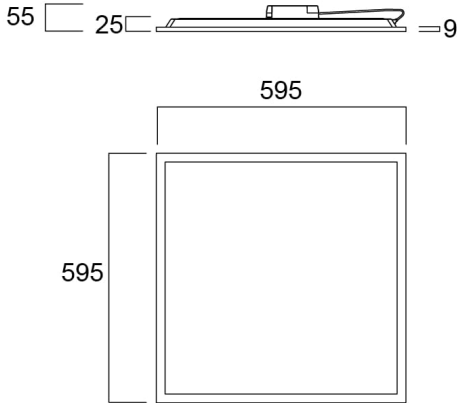

START Panel UGR19 600x600 DALI 4000Lm 840 0042852

Technical drawings

Data table

GENERAL DATA

Product name	START Panel UGR19 600x600 DALI 4000Lm 840
Technology	LED (3 SDCM)
Cap/Base	N/A
Housing	Aluminium, Steel
Mount	Ceiling recessed mounting
General application	Education, Office
Operating temperature range (°C)	-10°C...+45°C
Performance ambient temperature Tq (°C)	25
ETIM Class	EC002892
E-number FI	4278465
Warranty	5 years

OPTICAL DATA

Fixture luminous flux (lm)	4000
Luminaire efficacy (lm/W)	111