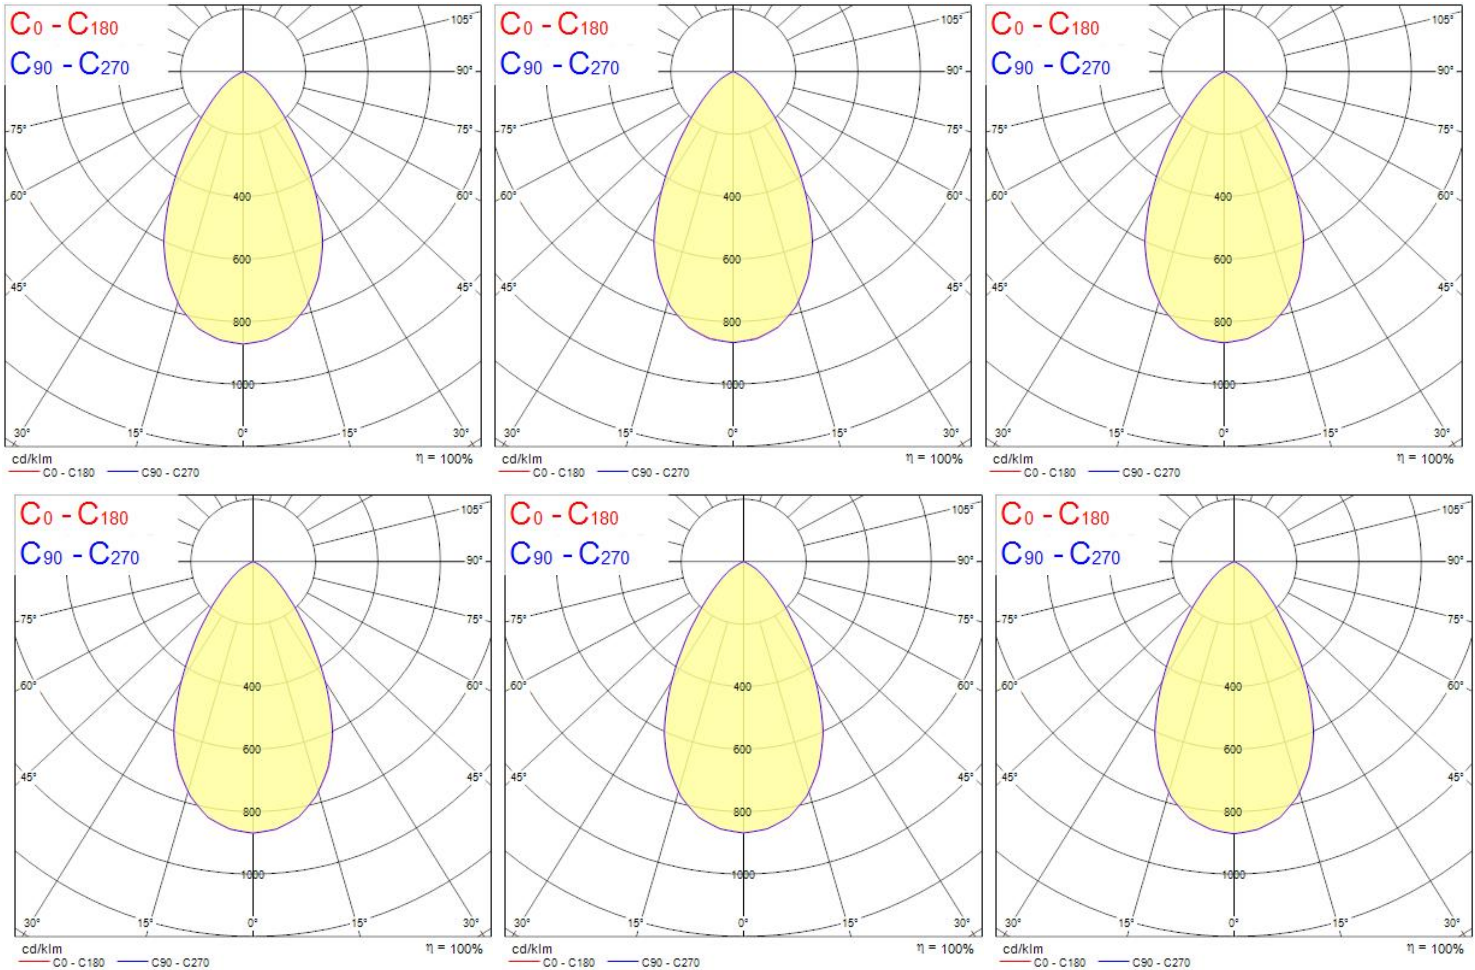

Insaver Slim U19 IP44 225 Multipower 780-2530lm 840 0030389

Control gear type	LED driver constant current
Dimmable	No
LED Flickering Rate	Low (6% - 20%)
Housing colour	RAL 9003 - Signal white
IP rating	IP44/20
IK rating	IK07
Product EAN number	5410288303895
Warranty	5 years
Dimming method	N/A

Photometry