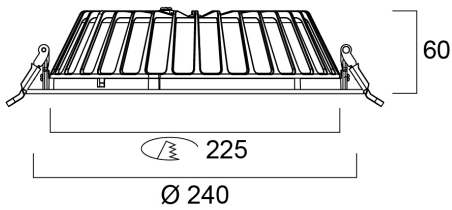

Technical drawings

Data table

GENERAL DATA

Product name	Insaver Slim U19 IP44 225 Multipower 780-2530lm 840
Technology	LED
Cap/Base	N/A
Housing	Aluminium
Mount	Ceiling recessed mounting
General application	Hospitality, Office, Retail
Operating temperature range (°C)	-10°C...+40°C
Performance ambient temperature Tq (°C)	40
ETIM Class	EC001744
E-number FI	4278489
Warranty	5 years

OPTICAL DATA

Fixture luminous flux (lm)	2530