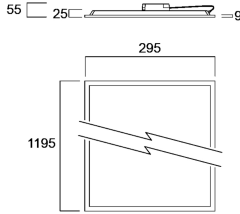

Features

- LED Panel with backlit technology, ideal for general indoor lighting applications such as breakout areas, offices and meeting rooms. Extruded aluminium frame, passive cooling. Low glaring UGR<19. RG0, 90 degree beam angle, optical system: PS diffuser with Prismatic finish. Light color temperature: 3000K Warm White, total system power: 36W, total fixture output: 3600lm, efficacy: 100 lm/W, Ra80 typical, LED chromacity: 3 step MacAdam ellipse (SDCM3), lifespan: 100,000 hours at 70% of the original output (L70B50), IR/UV free light source without heat radiation, operating voltage: 220-240V / 50-60Hz, low flicker, non dimmable driver, electrical protection: Class II. Degree of Protection: IP40/IP20, suitable for indoor environment only. Nominal size: 1195x295mm, Loop in / loop out wiring, safety cables included, 25mm nominal height, White color frame, weight: 1,9Kg.

Product Overview

| | |
|-----------------------------------|--|
| Product name | START Panel UGR19 1200x300 3600Lm 830 LILO |
| Technology | LED (3 SDCM) |
| Cap/Base | N/A |
| Housing | Aluminium, Steel |
| Mount | Ceiling recessed mounting |
| General application | Education, Office |
| ETIM Class | EC002892 |
| E-number FI | 4278462 |
| Fixture luminous flux (lm) | 3600 |
| Luminaire efficacy (lm/W) | 100 |
| Colour temperature (K) | 3000 |
| Light colour | Warm White |
| CRI (Ra) | 80 |

Photometry

Technical drawings

Data table

GENERAL DATA

| | |
|---|--|
| Product name | START Panel UGR19 1200x300 3600Lm 830 LILO |
| Technology | LED (3 SDCM) |
| Cap/Base | N/A |
| Housing | Aluminium, Steel |
| Mount | Ceiling recessed mounting |
| General application | Education, Office |
| Operating temperature range (°C) | -10°C...+45°C |
| Performance ambient temperature Tq (°C) | 25 |
| ETIM Class | EC002892 |
| E-number FI | 4278462 |
| Warranty | 5 years |