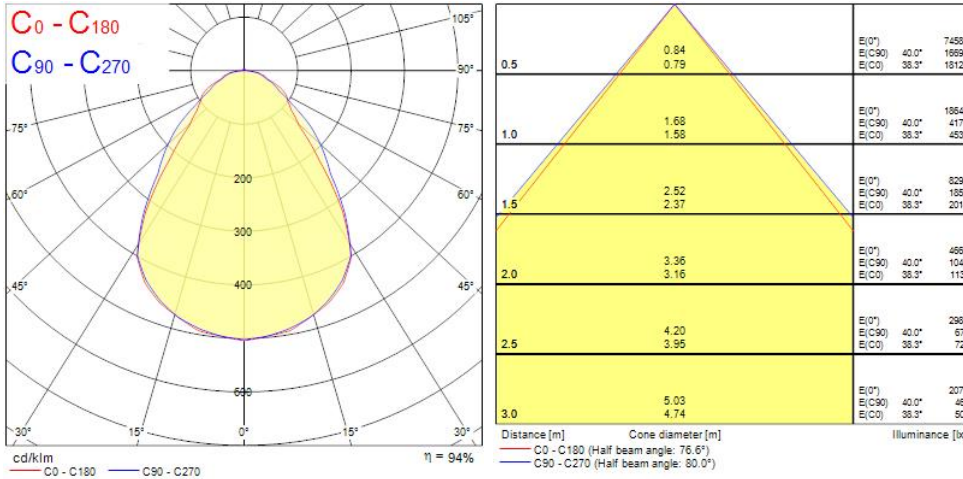

START Panel UGR19 1200x300 3600Lm 830 LILO 0042836

Colour Variation Initial (SDCM)	3
Beam Angle (°)	90
Glare control	< 19
Photobiological Risk Group	RG0
Total power consumption (W)	36
Electrical protection	Class II
Control gear type	LED driver constant current
Dimmable	No
LED Flickering Rate	Ultra low (5% or less)
Housing colour	RAL9003
IP rating	IP40/20
IK rating	IK03
Product EAN number	5410288428369
Warranty	5 years
Dimming method	N/A

Photometry