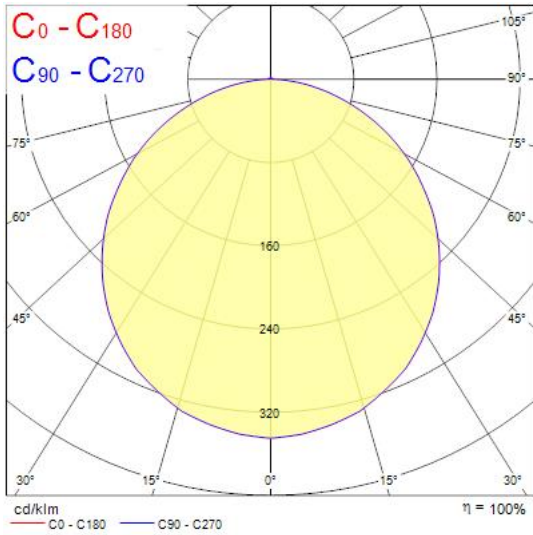

START eco Panel 600x600 3200Lm 830 0047669

LED Flickering Rate	Ultra low (5% or less)
Housing colour	RAL 9003 - Signal white
IP rating	IP40/20
IK rating	IK02
Product EAN number	5410288476698
Warranty	3 years
Dimming method	N/A

Photometry