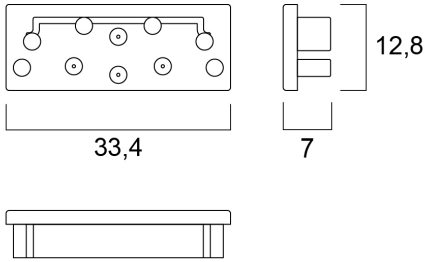

End caps Shallow wide surface 30 (x2) 0022638

Features

- A profile ending made of thermoplastic (ABS). Compatible with the following profiles: Profile Shallow Wide Surface 30 CDE-9/T (0022591, 0022600, 0022609). 2pcs per pack.

Product Overview

| | |
|---------------------|---------------------------------------|
| Product name | End caps Shallow wide surface 30 (x2) |
| Technology | Accessory |
| Housing | Aluminium |
| General application | Retail |
| ETIM Class | EC002557 |
| E-number FI | 4278048 |
| Housing colour | Silver |
| Product EAN number | 5410288226385 |
| Warranty | 3 years |

End caps Shallow wide surface 30 (x2) 0022638

Technical drawings

Data table

GENERAL DATA

| | |
|---------------------|---------------------------------------|
| Product name | End caps Shallow wide surface 30 (x2) |
| Technology | Accessory |
| Housing | Aluminium |
| General application | Retail |
| ETIM Class | EC002557 |
| E-number FI | 4278048 |
| Warranty | 3 years |

End caps Shallow wide surface 30 (x2) 0022638

| | |
|-----------------------------|------|
| Nominal Product Height (mm) | 12.8 |
| Weight (kg) | 0.01 |

PACKAGING

| | |
|---------------------------------------|----------------|
| Single packaging type | Plastic |
| Product EAN number | 5410288226385 |
| Packaging single length / height (cm) | 10.0 |
| Packaging single width (cm) | 10.0 |
| Packaging single depth (cm) | 2.0 |
| DUN14 (outer) | 05410288226385 |
| Units per outer package | 100 |
| Packaging outer length / height (cm) | 14.0 |
| Packaging outer width (cm) | 10.0 |
| Packaging outer depth (cm) | 6.5 |