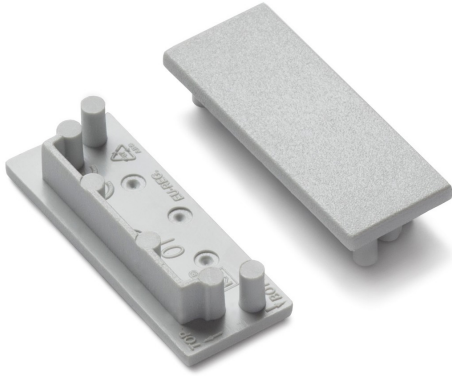

End caps Shallow wide surface 30 (x2) 0022638

Features

- A profile ending made of thermoplastic (ABS). Compatible with the following profiles: Profile Shallow Wide Surface 30 CDE-9/T (0022591, 0022600, 0022609). 2pcs per pack.

Product Overview

| | |
|---------------------|---------------------------------------|
| Product name | End caps Shallow wide surface 30 (x2) |
| Technology | Accessory |
| Housing | Aluminium |
| General application | Retail |
| ETIM Class | EC002557 |
| E-number FI | 4278048 |
| Housing colour | Silver |
| Product EAN number | 5410288226385 |
| Warranty | 3 years |

End caps Shallow wide surface 30 (x2) 0022638

Technical drawings

Data table

GENERAL DATA

| | |
|---------------------|---------------------------------------|
| Product name | End caps Shallow wide surface 30 (x2) |
| Technology | Accessory |
| Housing | Aluminium |
| General application | Retail |
| ETIM Class | EC002557 |
| E-number FI | 4278048 |
| Warranty | 3 years |

End caps Shallow wide surface 30 (x2) 0022638

| | |
|-----------------------------|------|
| Nominal Product Height (mm) | 12.8 |
| Weight (kg) | 0.01 |

PACKAGING

| | |
|---------------------------------------|----------------|
| Single packaging type | Plastic |
| Product EAN number | 5410288226385 |
| Packaging single length / height (cm) | 10.0 |
| Packaging single width (cm) | 10.0 |
| Packaging single depth (cm) | 2.0 |
| DUN14 (outer) | 05410288226385 |
| Units per outer package | 100 |
| Packaging outer length / height (cm) | 14.0 |
| Packaging outer width (cm) | 10.0 |
| Packaging outer depth (cm) | 6.5 |