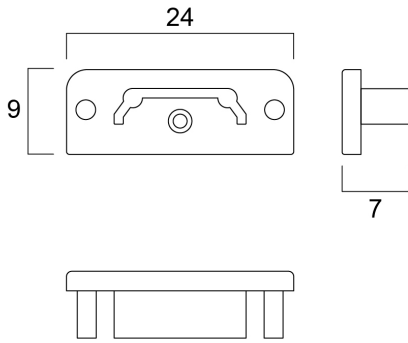

End caps Shallow narrow (x2) 0022640

Technical drawings

Data table

GENERAL DATA

Product name	End caps Shallow narrow (x2)
Technology	Accessory
Housing	Aluminium
General application	Retail
ETIM Class	EC002557
E-number FI	4278049
Warranty	3 years

ELECTRICAL DATA

Control gear required	No

PHYSICAL DATA

Housing colour	Silver
Nominal Product Length (mm)	10
Nominal Product Width (mm)	24