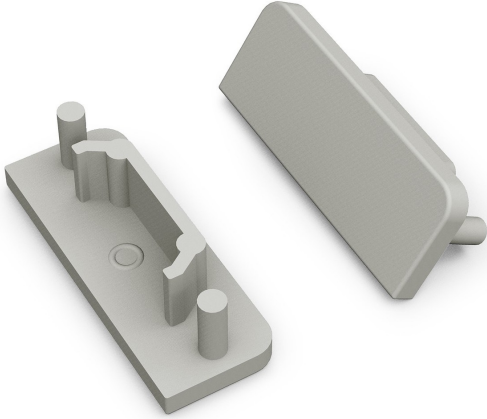

## End caps Shallow narrow (x2) 0022640

### Features

- A profile ending made of thermoplastic (ABS). Compatible with the following profiles: Profile Shallow Narrow 14 EF/T (0022592, 0022601, 0022610). 2pcs per pack.

### Product Overview

Product name	End caps Shallow narrow (x2)
Technology	Accessory
Housing	Aluminium
General application	Retail
ETIM Class	EC002557
E-number FI	4278049
Housing colour	Silver
Product EAN number	5410288226408
Warranty	3 years