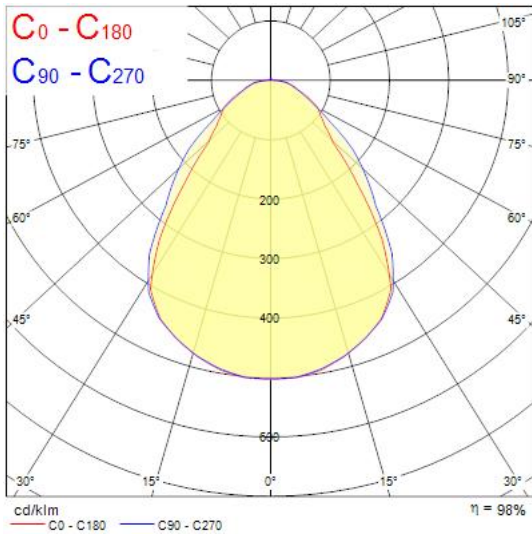

START Panel UGR19 1200x300 3800Lm 840 LILO 0042837

Colour Variation Initial (SDCM)	3
Beam Angle (°)	90
Glare control	< 19
Photobiological Risk Group	RG0
Total power consumption (W)	36
Electrical protection	Class II
Control gear type	LED driver constant current
Dimmable	No
LED Flickering Rate	Ultra low (5% or less)
Housing colour	RAL 9003 - Signal white
IP rating	IP40/20
IK rating	IK03
Product EAN number	5410288428376
Warranty	5 years
Dimming method	N/A

Photometry