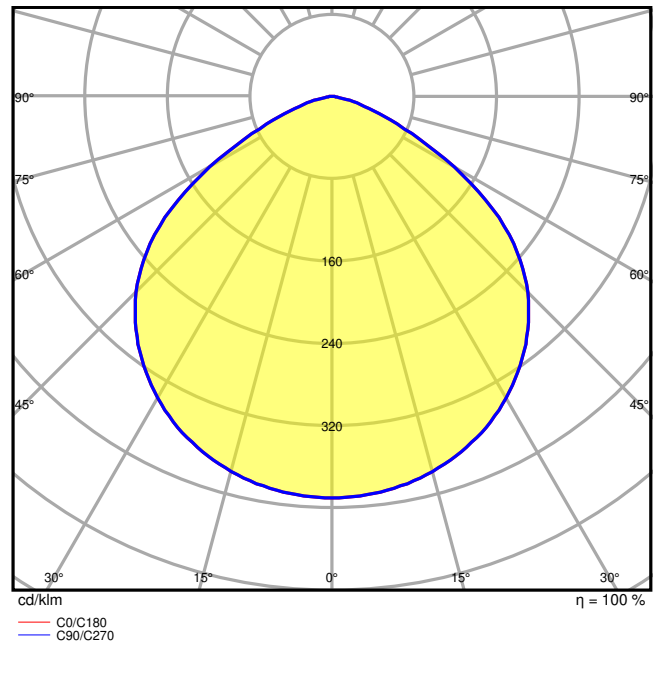

Product features

- Different luminous flux and beam angle for mounting heights of ~ 6 m to 14 m in 4000 K or 6500 K

TECHNICAL DATA**Electrical data**

Nominal wattage	147.00 W
Nominal voltage	220...240 V
Mains frequency	50...60 Hz
Nominal current	660 mA
Inrush current	49.4 A
Inrush current time T_{h50}	380 μ s
Max. no. of lum. on circuit break. B16 A	3
Max. no. of lum. on circuit break. C10 A	3
Max. no. of lum. on circuit break. C16 A	6
Power factor λ	≥ 0.95
Total harmonic distortion	< 20 %
Protection class	I
Operating mode	Mains voltage

Photometrical data

Luminous flux	22000 lm
Luminous efficacy	150 lm/W
Color temperature	4000 K
Light color (designation)	Cool White
Color rendering index Ra	≥ 80
Standard deviation of color matching	≤ 5 sdc _m
Low flicker	Yes
Photobiological safety group acc. to EN62778	RG1
Beam angle	110 °
UGR	≤ 29

LDC typ cone

LDC typ polar

Dimensions & Weight

Diameter	321.00 mm
Height	152.00 mm
Product weight	2554.00 g
Cable length	1500 mm

Materials & Colors

Product color	Black
Housing color	Black

Body material	Aluminum
Cover material	Polycarbonate (PC)
Glow Wire Test according to IEC 60695-2-12	850 °C