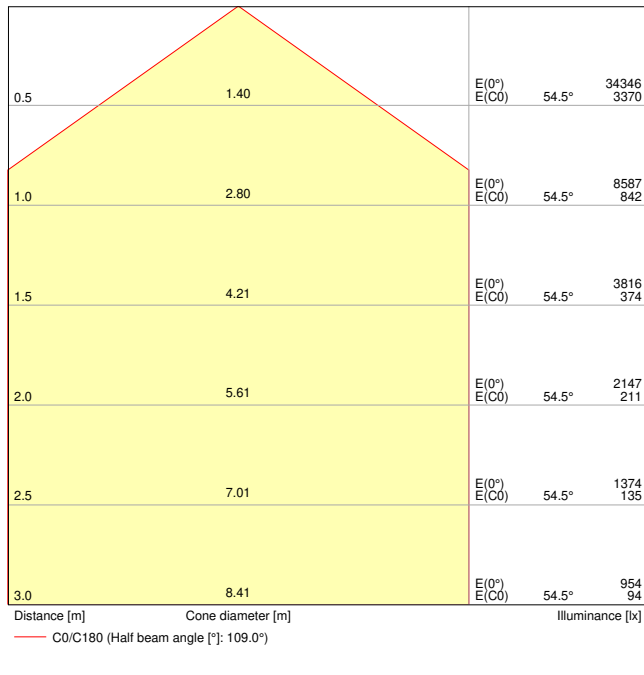

Product features

- Different luminous flux and beam angle for mounting heights of ~ 6 m to 14 m in 4000 K or 6500 K

TECHNICAL DATA**Electrical data**

Nominal wattage	147.00 W
Nominal voltage	220...240 V
Mains frequency	50...60 Hz
Nominal current	660 mA
Inrush current	49.4 A
Inrush current time T_{h50}	380 μ s
Max. no. of lum. on circuit break. B16 A	3
Max. no. of lum. on circuit break. C10 A	3
Max. no. of lum. on circuit break. C16 A	6
Power factor λ	≥ 0.95
Total harmonic distortion	< 20 %
Protection class	I
Operating mode	Mains voltage

Photometrical data

Luminous flux	22000 lm
Luminous efficacy	150 lm/W
Color temperature	4000 K
Light color (designation)	Cool White
Color rendering index Ra	≥ 80
Standard deviation of color matching	≤ 5 sdc _m
Low flicker	Yes
Photobiological safety group acc. to EN62778	RG1
Beam angle	110 °
UGR	≤ 29

LDC typ cone

LDC typ polar

Dimensions & Weight

Diameter	321.00 mm
Height	152.00 mm
Product weight	2554.00 g
Cable length	1500 mm

Materials & Colors

Product color	Black
Housing color	Black

Body material	Aluminum
Cover material	Polycarbonate (PC)
Glow Wire Test according to IEC 60695-2-12	850 °C