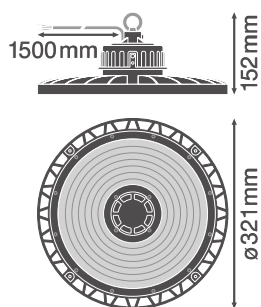

Product features

- Different luminous flux and beam angle for mounting heights of ~ 6 m to 14 m in 4000 K or 6500 K

TECHNICAL DATA**Electrical data**

Nominal wattage	147.00 W
Nominal voltage	220...240 V
Mains frequency	50...60 Hz
Nominal current	660 mA
Inrush current	49.4 A
Inrush current time T_{h50}	380 μ s
Max. no. of lum. on circuit break. B16 A	3
Max. no. of lum. on circuit break. C10 A	3
Max. no. of lum. on circuit break. C16 A	6
Power factor λ	≥ 0.95
Total harmonic distortion	< 20 %
Protection class	I
Operating mode	Mains voltage

Photometrical data

Luminous flux	22000 lm
Luminous efficacy	150 lm/W
Color temperature	4000 K
Light color (designation)	Cool White
Color rendering index Ra	≥ 80
Standard deviation of color matching	≤ 5 sdc _m
Low flicker	Yes
Photobiological safety group acc. to EN62778	RG1
Beam angle	110 °
UGR	≤ 29

LDC typ cone

LDC typ polar

Dimensions & Weight

Diameter	321.00 mm
Height	152.00 mm
Product weight	2554.00 g
Cable length	1500 mm

Materials & Colors

Product color	Black
Housing color	Black

Body material	Aluminum
Cover material	Polycarbonate (PC)
Glow Wire Test according to IEC 60695-2-12	850 °C