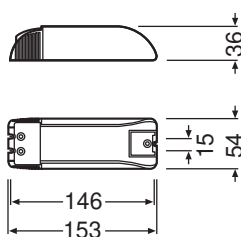

## TECHNICAL DATA

### Dimensions & Weight

Length	153.00 mm
Mounting hole spacing, length	146,0 mm
Width	54.00 mm
Height	36.00 mm
Product weight	137.00 g