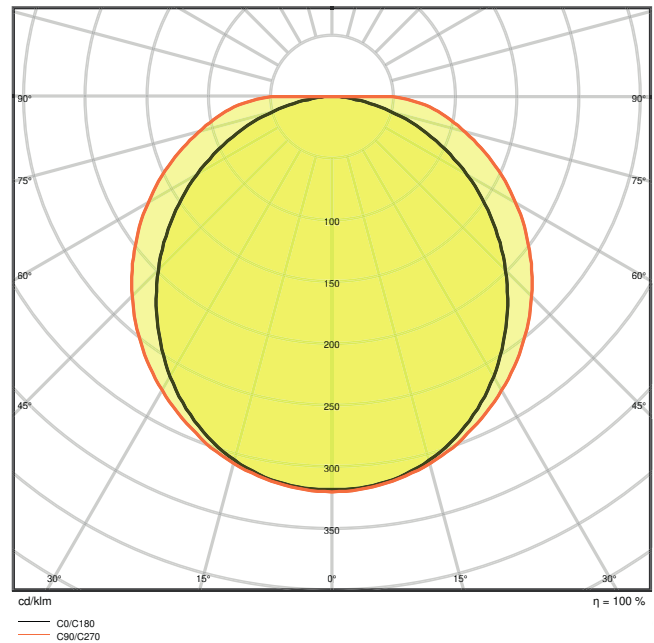

LDC typ polar

Dimensions & Weight

Length	1200.00 mm
Width	77.00 mm
Height	68.00 mm
Product weight	1485.00 g

Materials & Colors

Product color	Gray
Housing color	Gray
Body material	Polycarbonate (PC)
Cover material	Polycarbonate (PC)
Light emitting surface material	Polycarbonate (PC)