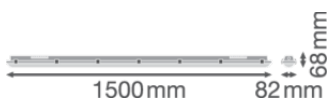

Product features

- High luminous efficacy: up to 139 lm/W
- Beam angle: 110°

TECHNICAL DATA

Electrical data

Nominal wattage	46.00 W
Nominal voltage	220...240 V
Mains frequency	50...60 Hz
Nominal current	340.000 mA
Inrush current	12.7 A
Inrush current time T_{h50}	220 μ s
Max. number of luminaires per miniature circuit breaker B16	26
Max. number of luminaires per miniature circuit breaker C10	23
Max. number of luminaires per miniature circuit breaker C16	38
Power factor λ	> 0.90
Total harmonic distortion	< 20 %
Protection class	I
Operating mode	Integrated LED driver

Photometrical data

Luminous flux	6400 lm
Luminous efficacy	139 lm/W
Color temperature	6500 K
Light color (designation)	Cool Daylight
Color rendering index Ra	> 80
Standard deviation of color matching	4 sdcn
Low flicker	Yes
Flickering metric (Pst LM)	≤ 1
Stroboscope effect metric (SVM)	≤ 0.4
Photobiological safety group acc. to EN62778	RG0
Beam angle	110 °

LDC typ cone

LDC typ polar

Dimensions & Weight

Length	1500.00 mm
Width	82.00 mm
Height	68.00 mm
Product weight	1650.00 g

Materials & Colors

Product color	Gray
Housing color	Gray
Body material	Polycarbonate (PC)
Cover material	Polycarbonate (PC)